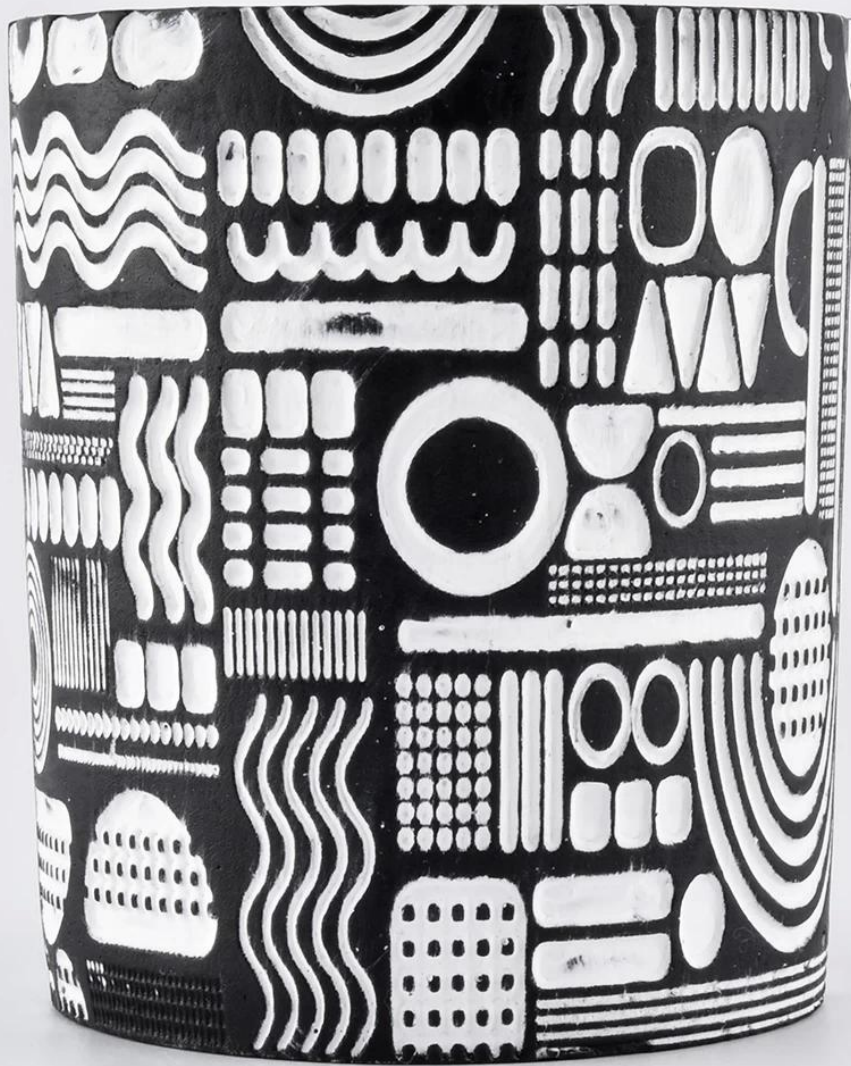

## Product Details

product name	concrete candle holder
Article	SGSJ19120407

Cut it	Top dia:84mm Bottom dia:79mm Height:100mm Weight:330g Capacity:290ml
Capacity	candle holders of different sizes etc. It's available
Sampling time	1.5 days if the shape and size of the products exist 2.15 days if you need a new shape and size of the products
package	Regular security packing 24 pieces / 36 pieces / 48 pieces and so on for export carton with egg divider
MOQ	3000pcs
Delivery time	Within 55 days of order confirmation
Payment terms	30% deposit by T / T in advance, the balance after showing the copy of B / L
Product characteristics	<ol style="list-style-type: none"> <li>1. High quality and luxury style</li> <li>2. ASTM test</li> <li>3. Ecological</li> <li>4. It is widely aimed at weddings, parties, home, bars etc.</li> <li>5. concrete</li> </ol>