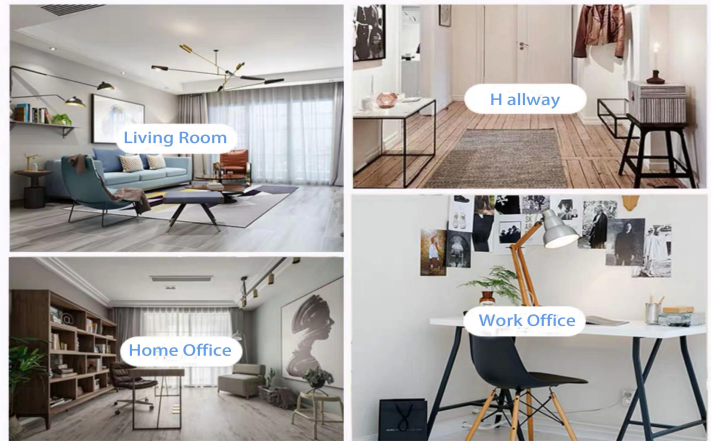

Life scene

- . Coffee or bar
- . Perfect for families, hotels or gardens
- . Sweet lover's gift
- . Every renovation

Range of the application

Office & Sample Room

We purchased an international office of 1,800 square meters in Shenzhen.

Sample room display

Meiyang Glass provides more than just **Shenzhen sample room has 5000 pieces** A wide range of options. He won a big card [Customer Reviews](#). Welcome to the Shenzhen office! The image is as follows **Just part of our design candle holders** Welcome to the Shenzhen office to find your favorite, it will bring you a lot of surprises, because it is difficult to find such another supplier in China.