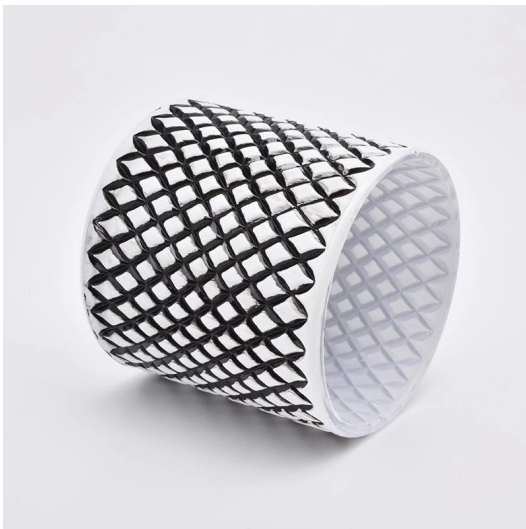

Flexible size design allows your market to grow rapidly

SGHY19080311
Top dia: 106mm
Bottom dia: 106mm
Height: 100mm
Weight: 621g
Capacity: 600ml

Custom designs and different sizes available

With our strong support, our customers are growing rapidly, from small labs to industry leaders.