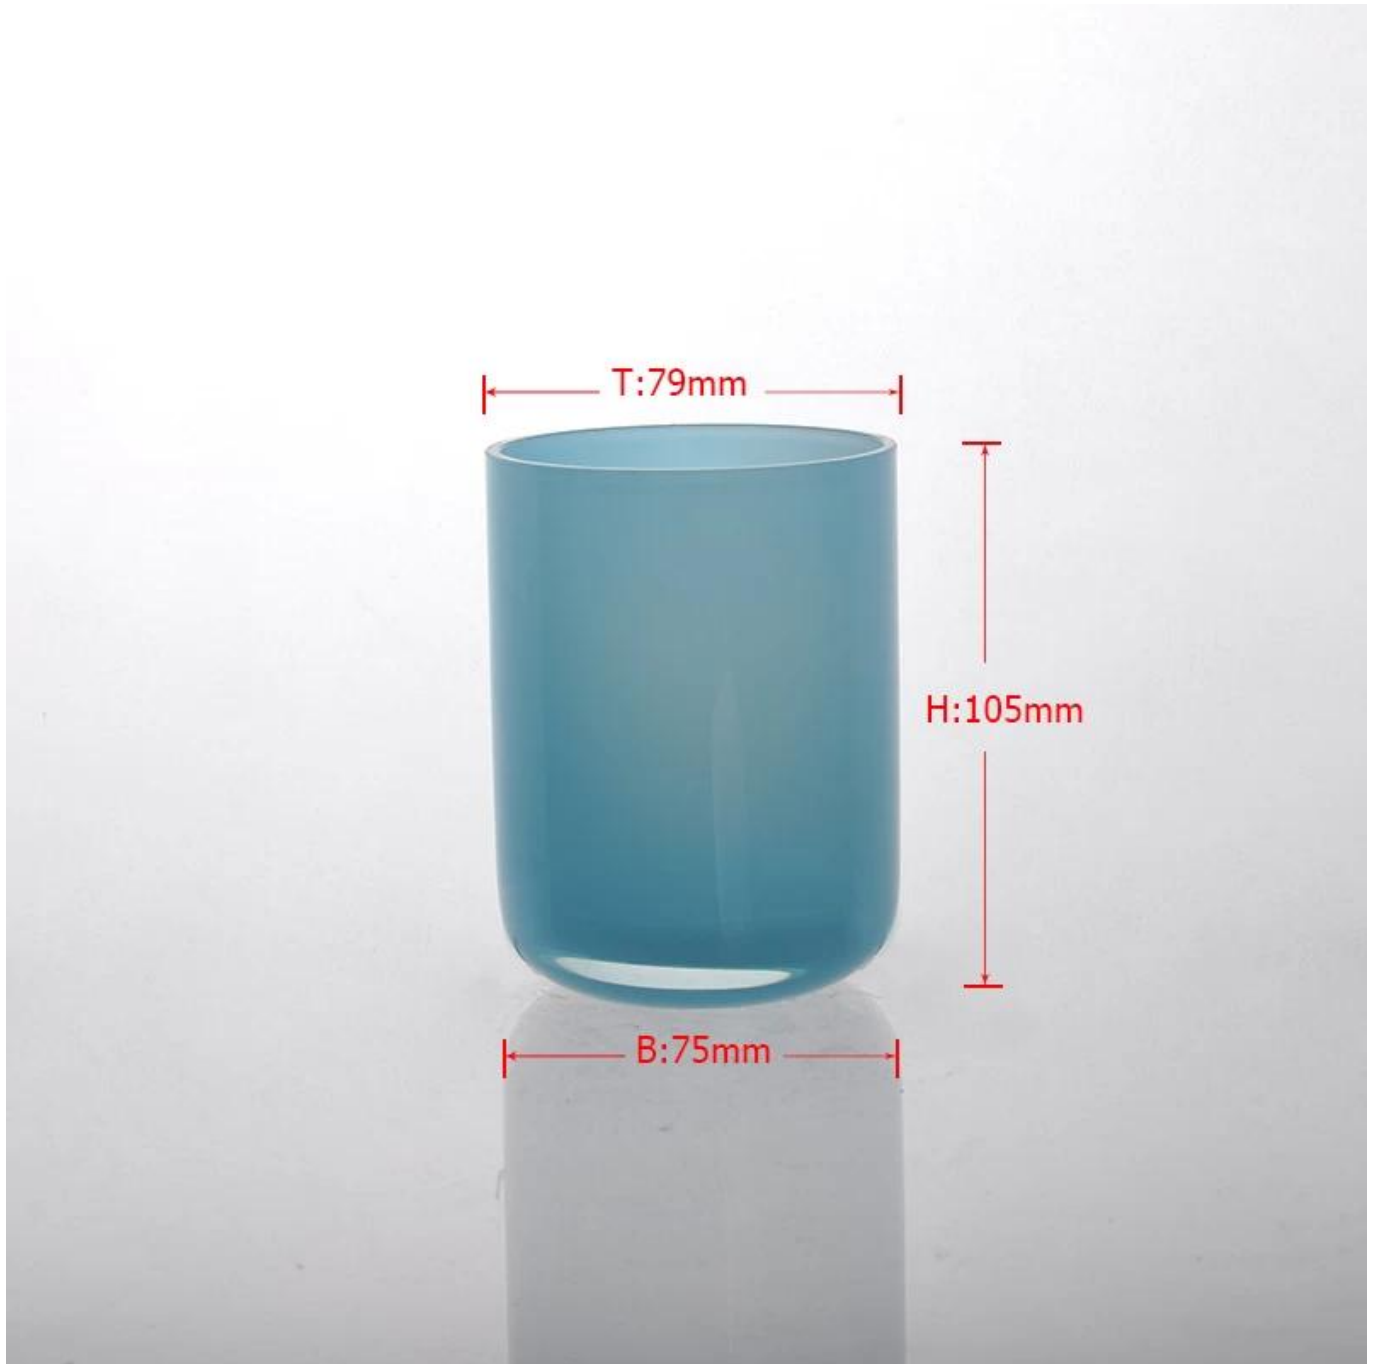

## glass candle jar with frosted blue color

### Product Details

Product ID	SGLYP15041702
Material	High white material glass
Crafts	Hand made glass candle jar
Proofing time	1. Existing products, sample time 5 days 2. The need to re-mold, sample time 15 days
Package	General packaging, 48 / Carton
Capacity	500,000 to 1,000,000 / month
Delivery Time	35 days after sample and order confirmation
Payment Terms	T / T 30% down payment, pay the balance due to see a copy of the bill of lading
Transport	Maritime transport, air transport, international express delivery; guests designated freight forwarding
Product Features	1. Mouth blown ion plating <a href="#">Glass candle cup</a> 2. Can be used in hotels, home, bar, etc 3. Environmental material 4. FDA test, CA65 test
For you to choose	1. satisfy your different design and size 2. Any color of paint, frosting, electroplating, laser engraving can be done 3. provide special packaging such as shrink film, color gift box, white gift box 4. We have a dedicated quality control team to control product quality 5. We have professional production bases and warehouses to ensure delivery

### More Product Pictures

T:79mm

H:105mm

B:75mm

### Similar Products Link

[heart shape glass candle holders](#)

[glass stripe dot candle holders](#)

[candle holder glass water drop](#)

Office & Sample Room

Factory Show