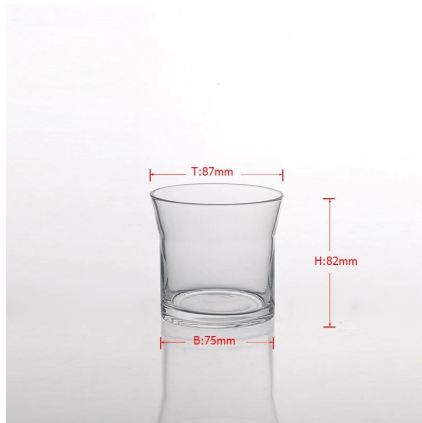

glass candle bowl

Product Details

Item number.	SGLYP15040901
Material	glass
Handle	Hand made
Samples time	1. 5 days if there is a form and size of the glass 2. 15 days, if you need a new shape and size glass
Packaging	Normal packing, 4 pieces in inner box, 48 pieces in box
Product Capacity	500,000 ~ 1,000,000 pieces per month
Delivery time	Within 35 days after the sample and in order confirmed
Terms of payment	30% deposit by T / T in advance and balance against copy of B / L
Shipment	By sea, by air, by express and the delivery agent acceptable
Product Features	1. Machine made glass candle holder from high quality 2. Suitable for use in hotel, house, etc. 3. This eco 4. Meet FDA test & amp; AMP; CA 65 test
For your choice	1. Various designs and sizes for selection 2 Any color painted, cold, electroplating, laser model Processing cutter 3. Special package as shrink film, color gift box, white gift box, etc. 4. We are exclusive of employees for quality control 5. We have a professional workshop and warehouse for ensure delivery time