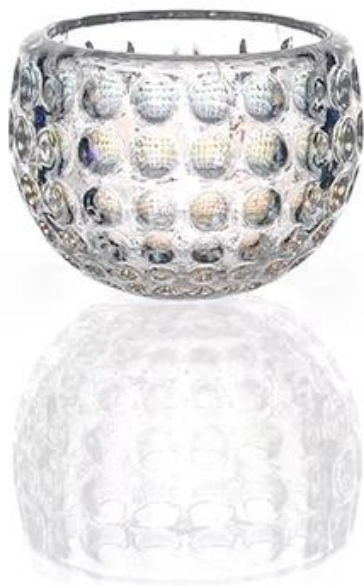

Product Details

Every day is sunny day

Item No.	SG14122202
Material	Hight white glass
Process	Machine made
Samples time	1. 5 days if at exist shaped and size of glass 2. 15 days if need new shape or size of glass
Packing	Normal packing,6 pcs into inner box, 72 pcs per carton
Product Capacity	500,000~1,000,000 pcs per month
Delivery time	Within 35 days after the sample and order confirmed
Payment terms	30% deposit by T/T in advance and the balance against the copy of B/L
Shipment	By sea, by air, by Express and your shipping agent is acceptable
Product Features	1. Machine made glass ball candle holders with high quality 2. Suitable for used in hotel, home, etc. 3. It is eco-friendly 4. Meet FDA test & CA 65 test
For your choices	1. Different designs and sizes for choice 2. Any color painted, frost, electroplate, pattern laser carver processing 3. Special package like shrink wrap, color gift box, white gift box etc. 4. We have exclusive workers for quality control 5. We have professional workshop and warehouse to ensure the delivery time

More Product Pictures

Every day is sunny day

Similar Products Link

Every day is sunny day

[colored glass candle cup](#)

[decoration glass candle holder](#)

[clear candlestick glass](#)

Our Company & Sample Room *Every day is sunny day*