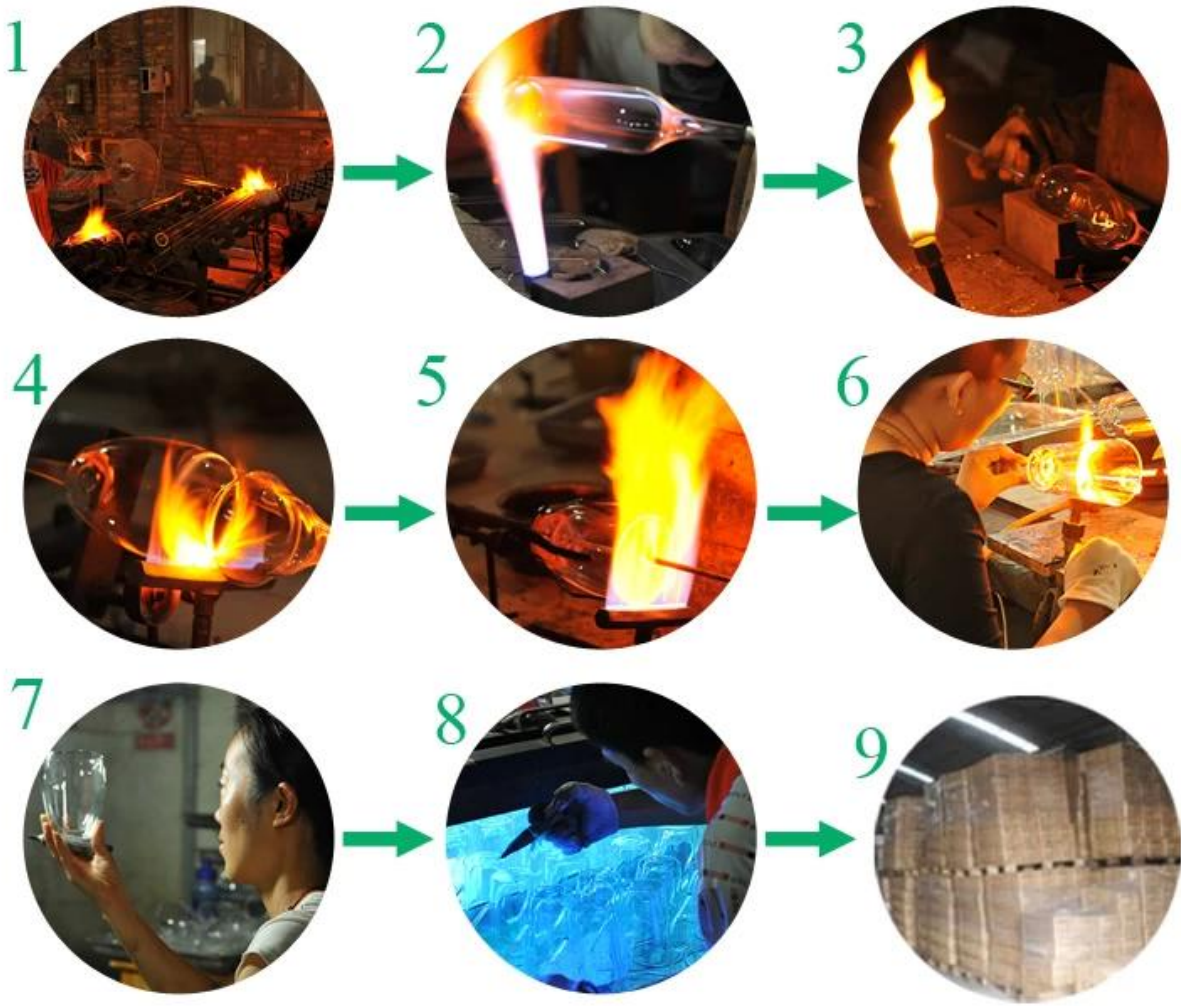

Borosilicate glass

Product show: