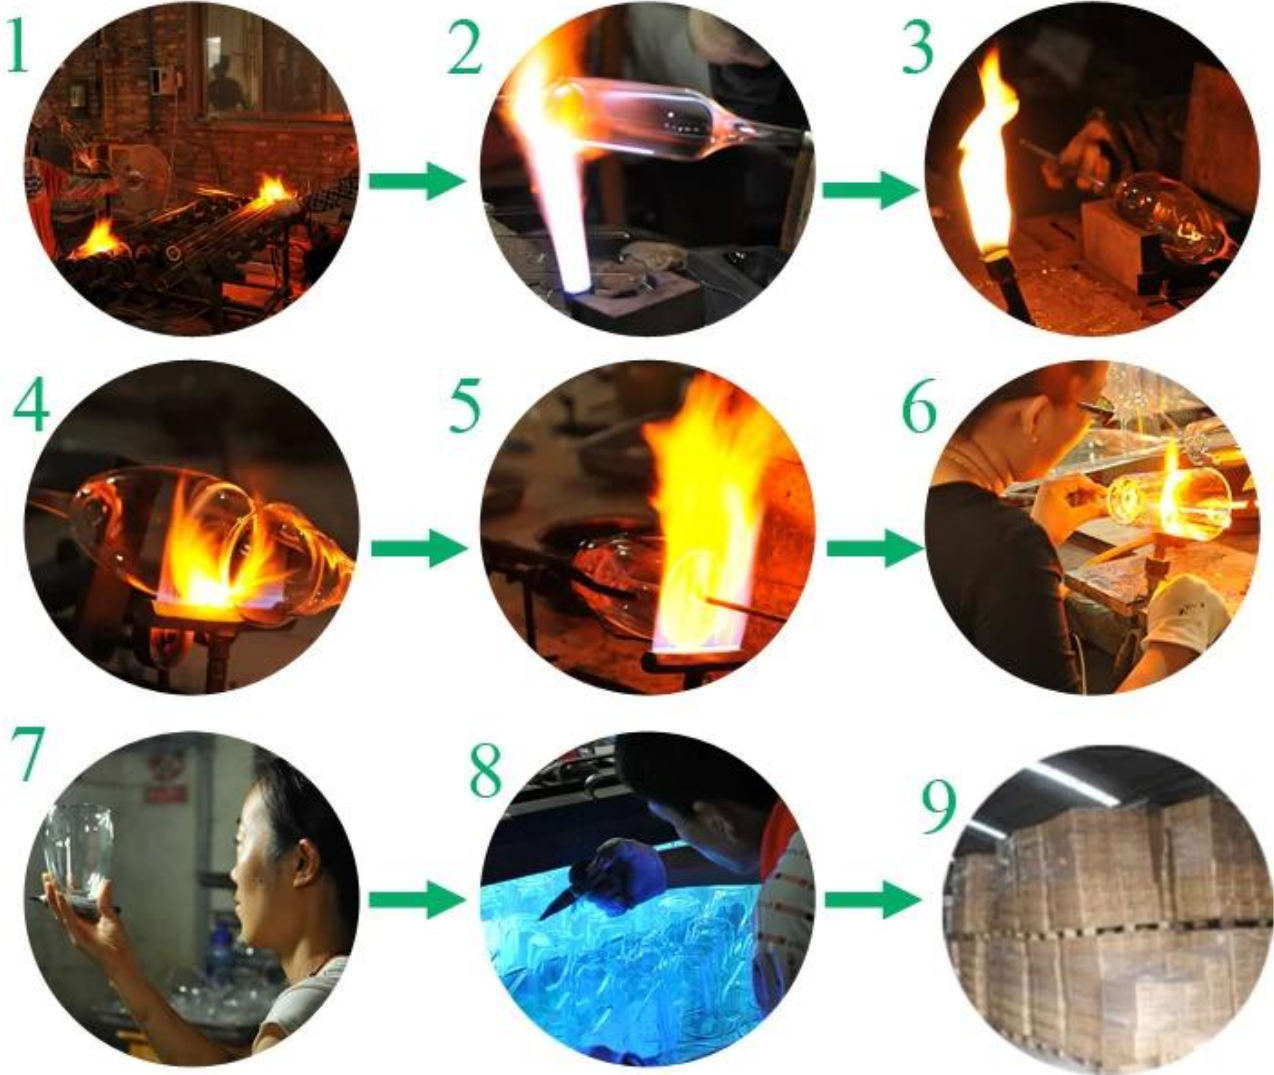

Product Details

Every day is sunny day

Item No.	SGDS14122910
Material	High borosilicate glass
Process	Hand made
Samples time	1. 5 days if at exist shaped and size of glass 2. 15 days if need new shape or size of glass
Packing	Normal packing,6 pcs into inner box, 72 pcs per carton
Product Capacity	500,000~1,000,000 pcs per month
Delivery time	Within 35 days after the sample and order confirmed
Payment terms	30% deposit by T/T in advance and the balance against the copy of B/L
Shipment	By sea, by air, by Express and your shipping agent is acceptable
Product Features	1. Hand made high borosilicate drinking glass with high quality 2. Suitable for used in hotel, home, etc. 3. It is eco-friendly 4. Meet FDA test & CA 65 test
For your choices	1. Different designs and sizes for choice 2. Any color painted, frost, electroplate, pattern laser carver processing 3. Special package like shrink wrap, color gift box, white gift box etc. 4. We have exclusive workers for quality control 5. We have professional workshop and warehouse to ensure the delivery time

More Product Pictures

Every day is sunny day

Borosilicate glass

 Our Company & Sample Room *Every day is sunny day*

FDA, LFGB

Method of application:

1. Using it under guide of the adult
2. Washing it with clean or boiling water before usage
3. No touching the rim of glass cup, try to take the bottom or the handle of it