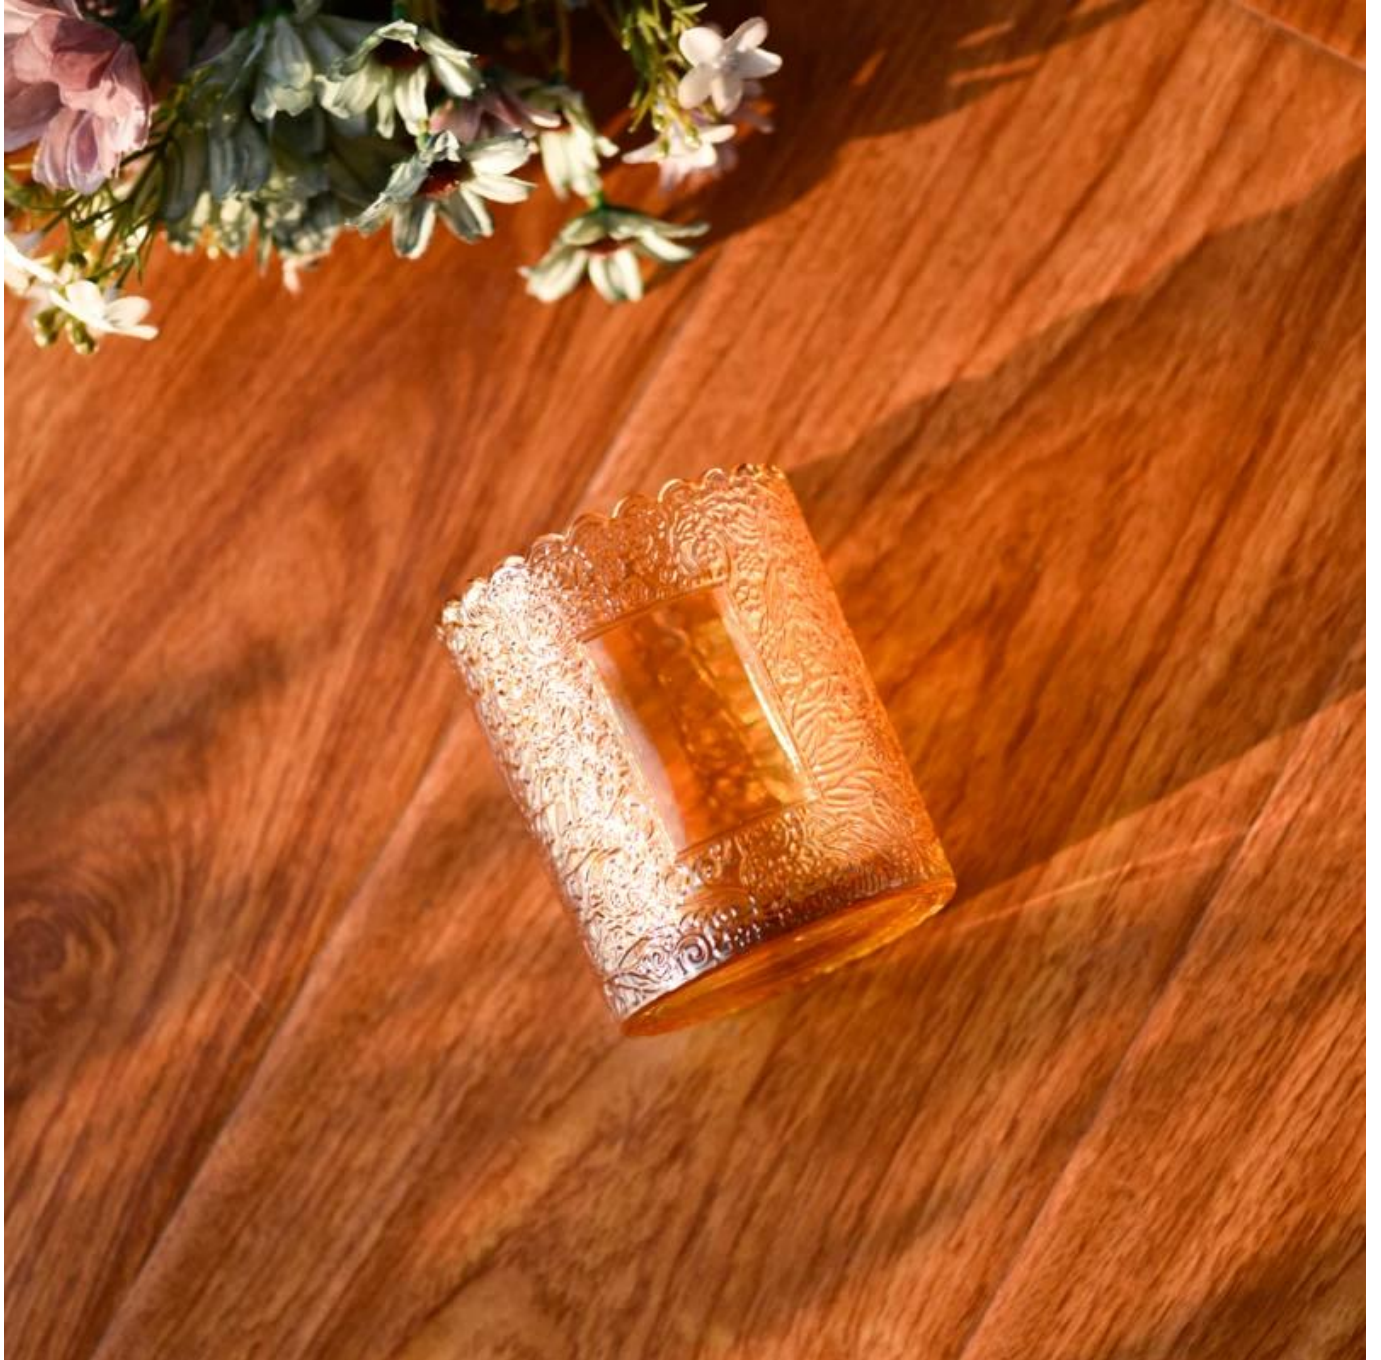

# Custom transparent color soy wax glass jar scented candle wholesale

Sunny Glasswares not only places OEM / ODM orders, but also helps many brands to start with product concepts.

Measure	Item:SGKY23110305 Top dia: 75 mm Bottom dia: 71 mm Height: 90 mm Weight: 248 g Capacity:255 ml
Packing	Normal packing,Individual gift box, PVC box, window box, color box, white box, etc
Delivery time	Within 35 days after the sample and order confirmed
Payment term	30% deposit by T/T in advance and the balance against the copy of B/L
Shipment	By sea,by air,by Express and your shipping agent is acceptable
Usage Occasion	Home decor,Wedding Decoration,Wedding Favors,Decoration enhancement