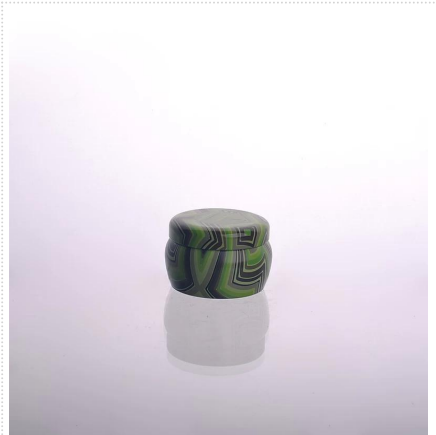

Product Details

Every day is sunny day

Item No.	SGLF15020604
Material	Tinplate
Process	Machine Made
Samples time	15 days after Art work and payment receipt
Packing	Normal packing,1pc per polybag,96pcs per carton
Product Capacity	500,000~1,000,000 pcs per month
Delivery time	45 days after the sample and order confirmed
Payment terms	30% deposit by T/T in advance and the balance against the copy of B/L
Shipment	By sea, by air, by Express and your shipping agent is acceptable
Product Features	<ol style="list-style-type: none">1. Machine made tinplate candle holder with high quality2. Suitable for used in hotel, home, etc.3. It is eco-friendly4. Meet FDA , CA 65 test
For your choices	<ol style="list-style-type: none">1. Different designs and sizes for choice2. Any color painted, electroplate, pattern laser carver processing3. Special package like shrink wrap, color gift box, white gift box etc.4. We have exclusive workers for quality control5. We have professional workshop and warehouse to ensure the delivery time

More Product Pictures

Every day is sunny day

 Similar Products Link

Every day is sunny day

tinplate candle holder
without painting

colored tinplate candle
holder

printing tinplate candle
holder

Our Company & Sample Room *Every day is sunny day*