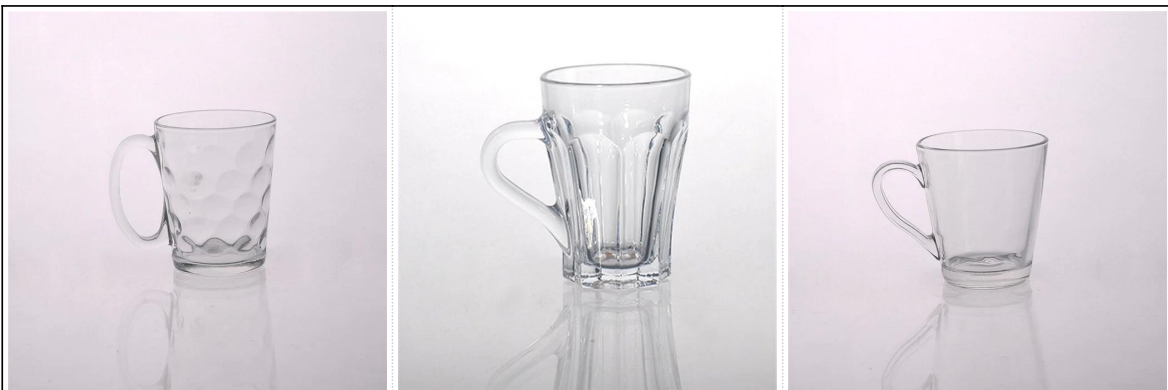

# clear glass tea, coffee mug

## Product Details

	Item Name	<a href="#">clear glass tea, coffee mug</a>
	Item number.	SGJD150416022
	Size	T: 112mm * B: 40mm H: 71mm
	Weight	320g
	Sample time	1.5 days to exist in the shape and size of the products 2:15 days if you need new shape and size of products
	Packing	Security packaging normal 24pcs / 36pcs / 48pcs per carton etc. export with egg divider
	MOQ	10,000pcs
	Delivery time	Within 35 days after order confirmed
	Payment terms	30% deposit by T / T in advance, the balance after showing the copy of B / L
	Product Feature	1.High quality and competitive prices 2.Meet FDA, SGS, LFGB test etc. 3.Eco-friendly 4.Widely applies to wedding, party, house, bar etc. 5.Machine made

## More Product Pictures

Similar Products Link