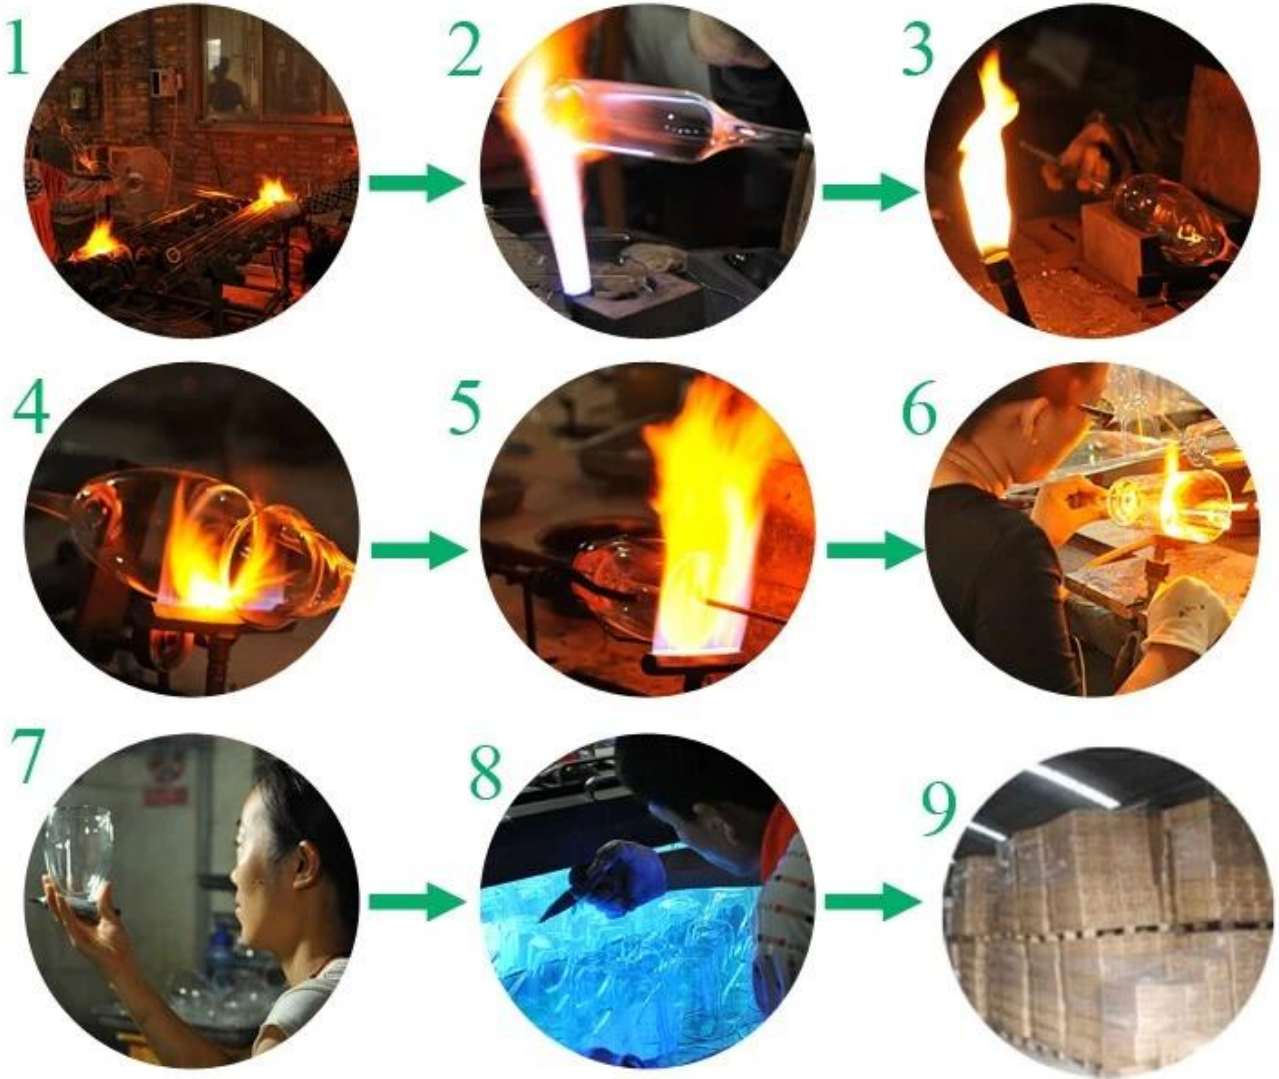

Borosilicate glass