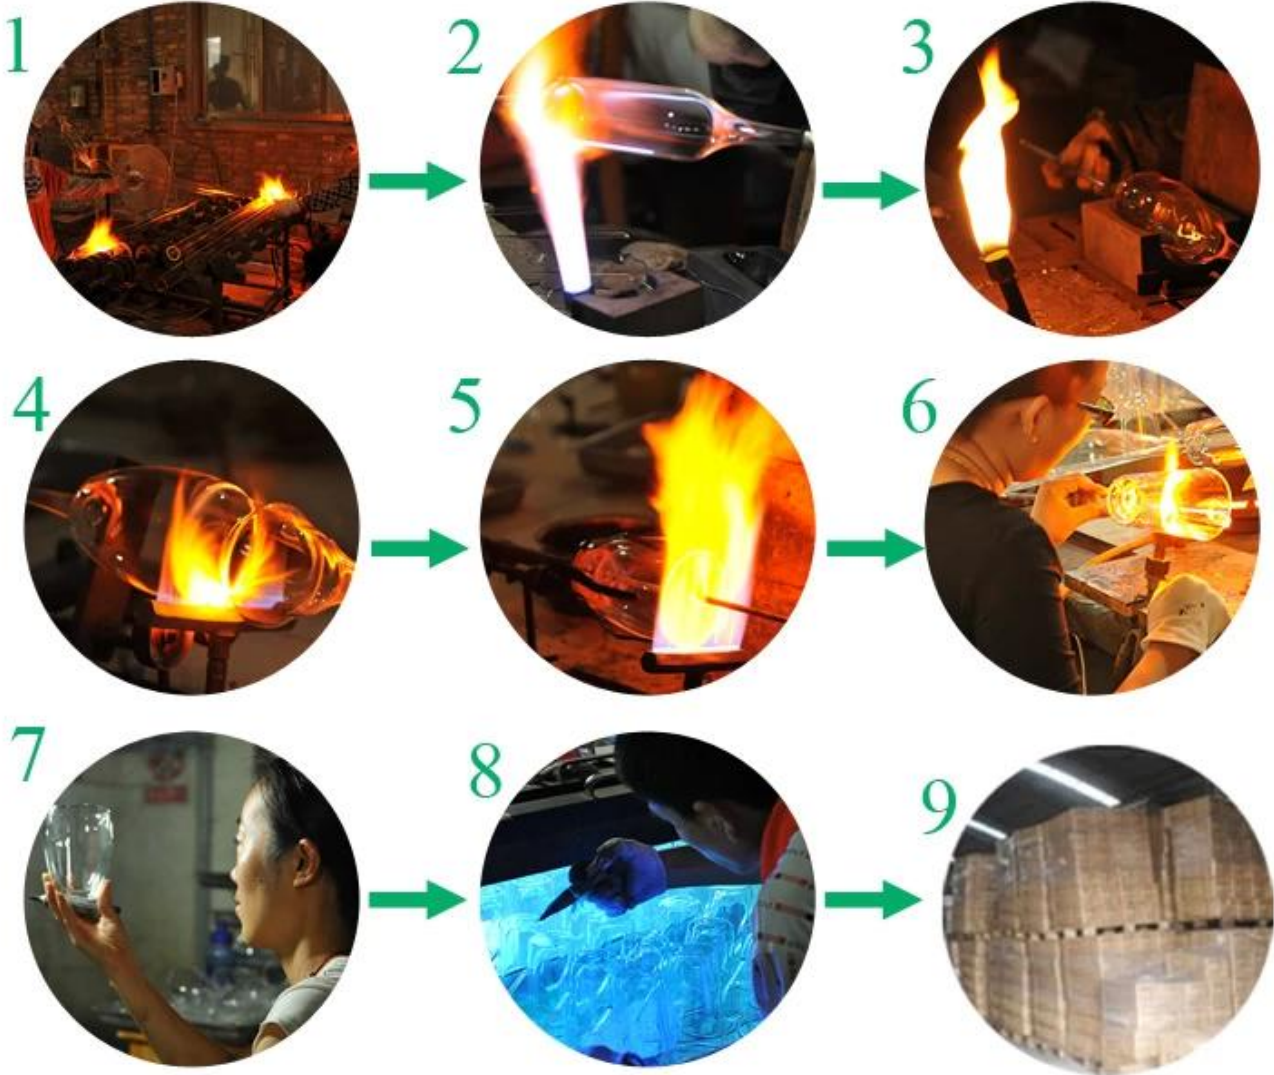

Product Details

Every day is sunny day

Item No.	SGDS14122956
Material	High borosilicate glass
Process	Hand made
Samples time	1. 5 days if at exist shaped and size of glass 2. 15 days if need new shape or size of glass
Packing	Normal packing,6 pcs into inner box, 72 pcs per carton
Product Capacity	500,000~1,000,000 pcs per month
Delivery time	Within 35 days after the sample and order confirmed
Payment terms	30% deposit by T/T in advance and the balance against the copy of B/L
Shipment	By sea, by air, by Express and your shipping agent is acceptable
Product Features	1. Hand made clear double wall glass for tea with high quality 2. Suitable for used in hotel, home, etc. 3. It is eco-friendly 4. Meet FDA test & CA 65 test
For your choices	1. Different designs and sizes for choice 2. Any color painted, frost, electroplate, pattern laser carver processing 3. Special package like shrink wrap, color gift box, white gift box etc. 4. We have exclusive workers for quality control 5. We have professional workshop and warehouse to ensure the delivery time

More Product Pictures

Every day is sunny day

Borosilicate glass

 Our Company & Sample Room *Every day is sunny day*

FDA, LFGB

Method of application:

1. Using it under guide of the adult
2. Washing it with clean or boiling water before usage
3. No touching the rim of glass cup, try to take the bottom or the handle of it