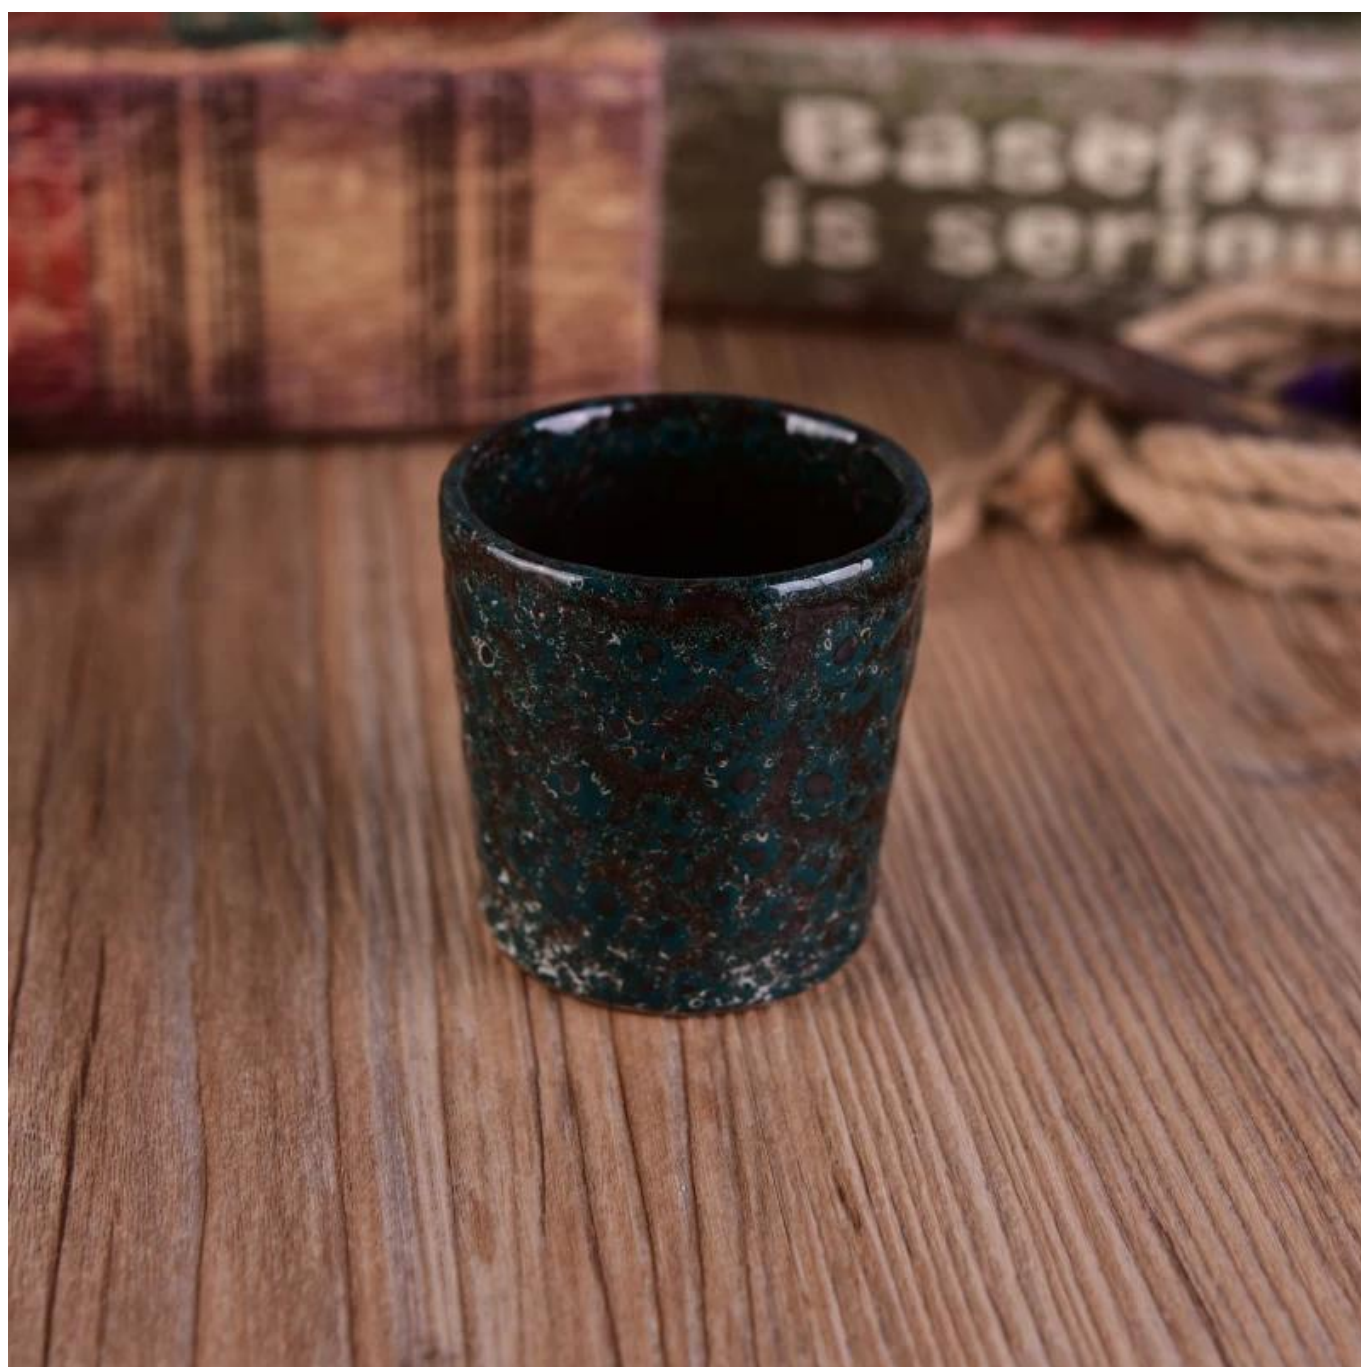

1. ---
1. Ceramic candle holders can be used in wedding decoration, home decoration, party, banquet ect,
  2. This candle container is very great as a gorgeous centerpiece for an event
  3. The pottery candle jars can decorate your indoors and outdoors with this Bling bling Transmutation Glaze Home Decoration Ceramic Candle Holder.
  4. The ceramic candle vessel is a wonderful gift as housewarmings and other events.

More Product Pictures