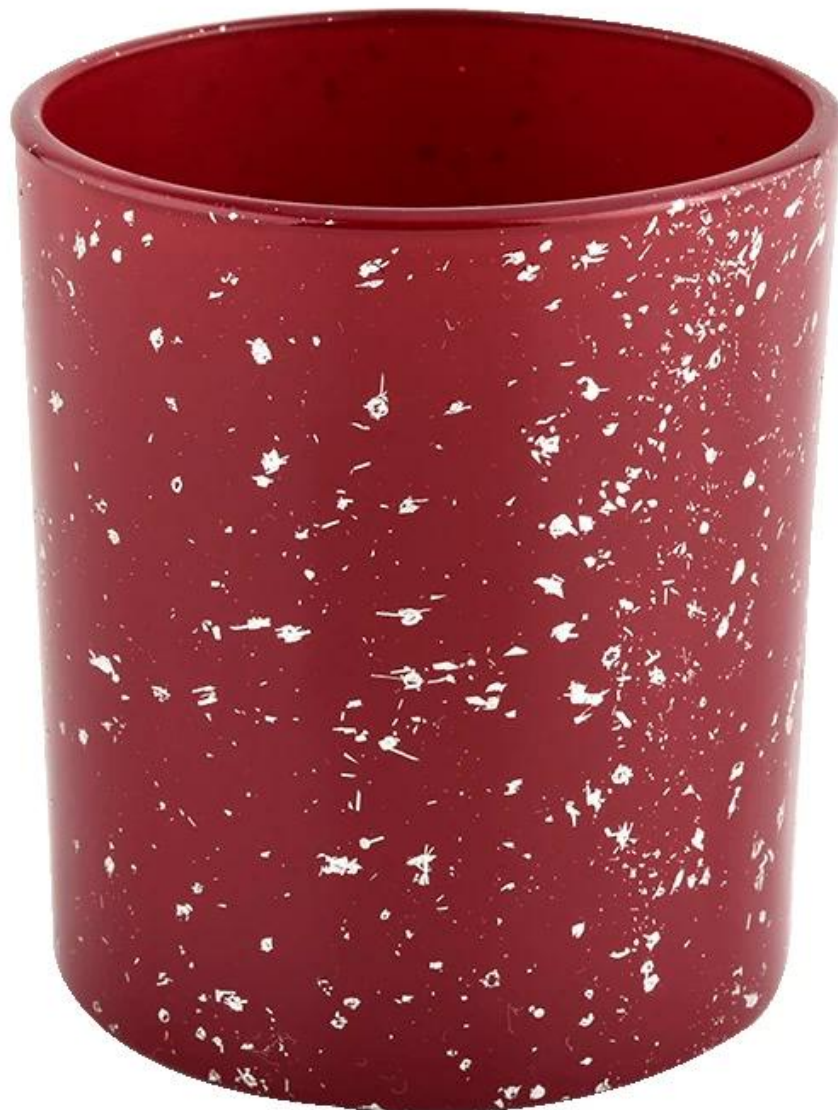

Wholesale home red glass candles container matte candle vessels for decorative

## product description

Product name	Wholesale home red glass candles container matte candle vessels for decorative
sample time	1. 5 days if there is glass shape and size 2. 15 days if you need new shapes and sizes glass

Measure	Item No.:SGHL21112611 Top dia:80mm Bottom dia:74mm Height:90mm Weight:303g Capacity:290ml
Packaging	Normal packaging, individual gift box, PVC box, window box, color box, white box, etc.
delivery time	Confirmed within 35 days of the rehearsal and order
payment expression	30% deposit by T/T in advance and the remaining amount against the copy of B/L
Broadcast	At sea, air, according to Express and your shipping representative is acceptable
Usage event	Residential culture, wedding decoration, wedding lectures, decorative improvement,