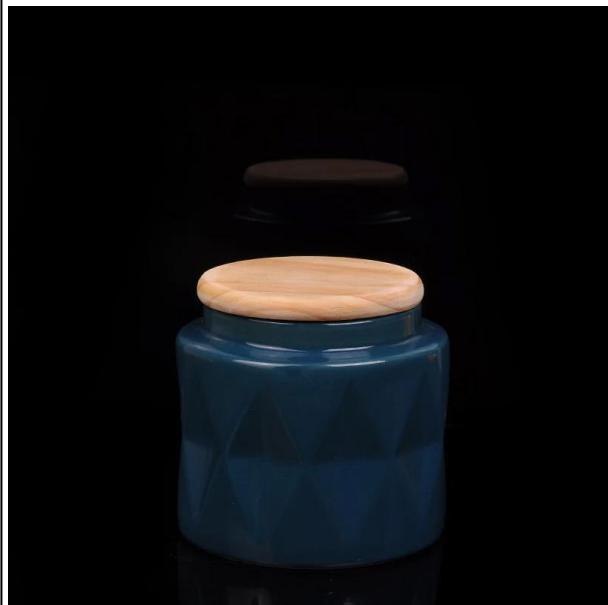

Wholesale home decor ceramic candle holders

Product Details

Item name	Wholesale home decor ceramic candle holders
Item No.	SGDS15061901
Size	T:90mm*B:113mm*H:110mm
Brand	Sunny Glassware
Sample time	1.5 days if at exist shape and size of products 2.15 days if need new shape and size of products
Packing	Normal safety packing 24pcs/36pcs/48pcs etc. per export carton with egg divider
MOQ	10000pcs
Delivery time	Within 35 days after order confirmed
Payment terms	30% deposit by T/T in advance, the balance after showing the copy of B/L
Product feature	1.High quality and competitve prices 2.Meet FDA, SGS,LFGB etc. test 3.Eco-friendly 4.Widely apply to Wedding, party, home, bar etc. 5.Machine made