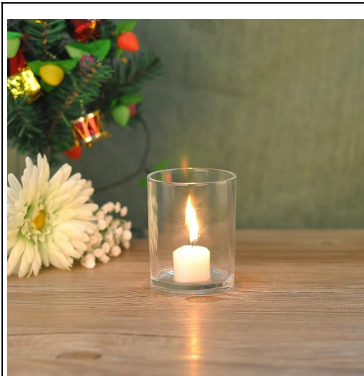

Similar Products Link