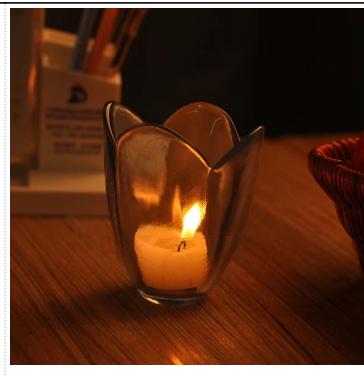

Similar Products Link