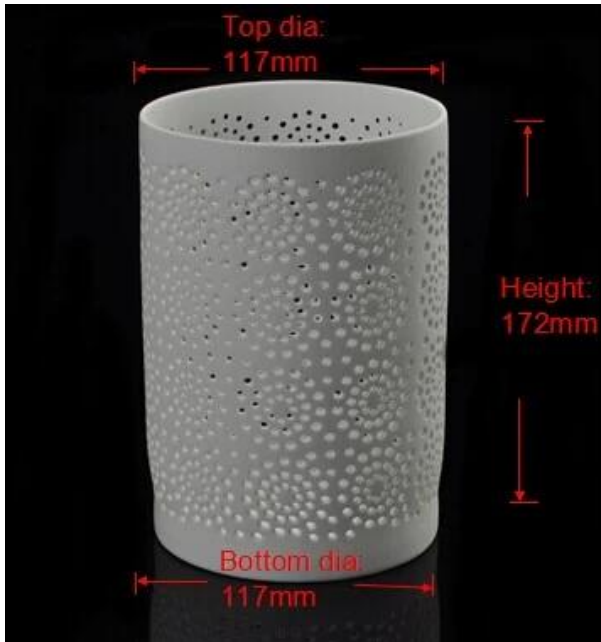

Wholesale fashion hollow out ceramic floating candle holders

Product Details

Item name	Wholesale fashion hollow out ceramic floating candle holders
Item No.	SGJH15111912
Size	T:117mm*B:117mm*H:172mm
Weight	411g
Sample time	1.5 days if at exist shape and size of products 2.15 days if need new shape and size of products
Packing	Normal safety packing 24pcs/36pcs/48pcs etc. per export carton with egg divider
MOQ	5000pcs
Delivery time	Within 35 days after order confirmed
Payment terms	30% deposit by T/T in advance, the balance after showing the copy of B/L
Product feature	<ol style="list-style-type: none"> 1.High quality and competitive prices 2.Meet FDA, SGS,LFGB etc. test 3.Eco-friendly 4.Widely apply to Wedding, party, home, bar etc. 5.Machine made