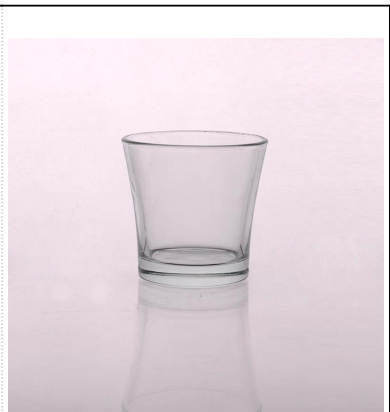

[Similar Products Link](#)