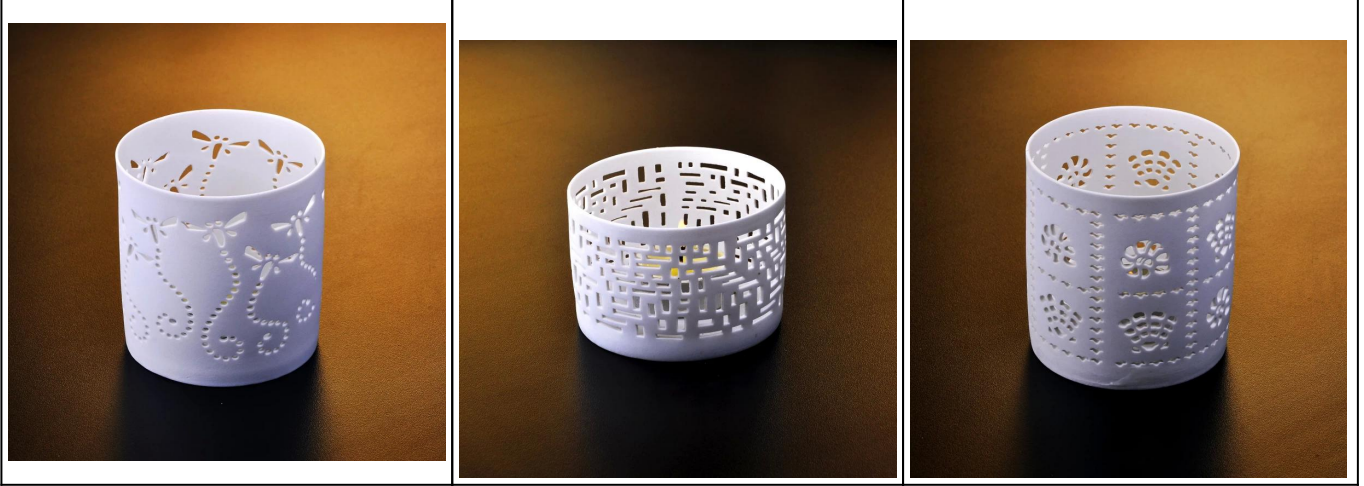

White hollow out tealight candle jar

Product Details

	Item name	white hollow out tealight candle jar
	Item No.	SGJH003
	Size	T:80mm*B:77mm*H:83mm
	Brand	Sunny Glassware
	Sample time	1.5 days if at exist shape and size of products 2.15 days if need new shape and size of products
	Packing	Normal safety packing 24pcs/36pcs/48pcs etc. per export carton with egg divider
	MOQ	5000pcs
	Delivery time	Within 35 days after order confirmed
	Payment terms	30% deposit by T/T in advance, the balance after showing the copy of B/L
	Product feature	1.High quality and competitve prices 2.Meet FDA, SGS,LFGB etc. test 3.Eco-friendly 4.Widely apply to Wedding, party, home, bar etc. 5.Machine made

More Product Pictures

[Similar Products Link](#)

Office & Sample Room

Factory Show

Spray colour

For more information, please visit our website: www.okcandle.com