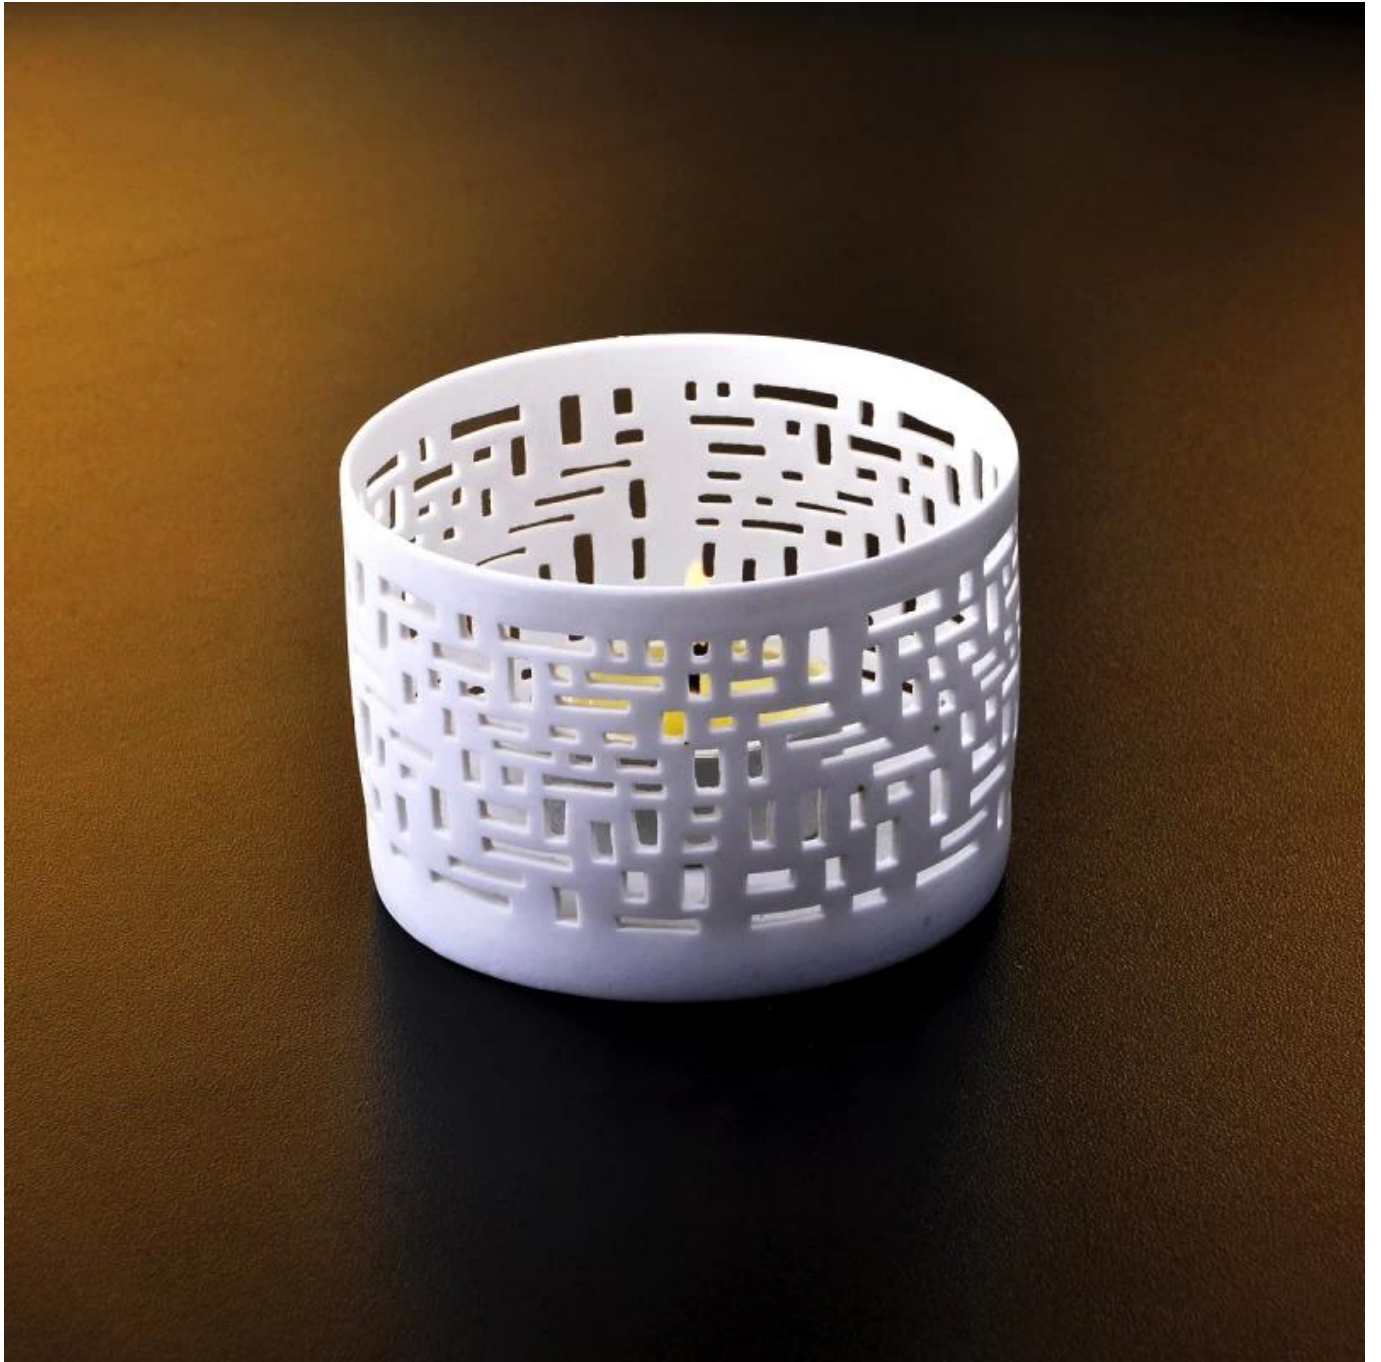

White hollow out tealight candle jar

Product Details

	Item name	white hollow out tealight candle jar
	Item No.	SGJH003
	Size	T:80mm*B:77mm*H:83mm
	Brand	Sunny Glassware
	Sample time	1.5 days if at exist shape and size of products 2.15 days if need new shape and size of products
	Packing	Normal safety packing 24pcs/36pcs/48pcs etc. per export carton with egg divider
	MOQ	5000pcs
	Delivery time	Within 35 days after order confirmed
	Payment terms	30% deposit by T/T in advance, the balance after showing the copy of B/L
	Product feature	1.High quality and competitve prices 2.Meet FDA, SGS,LFGB etc. test 3.Eco-friendly 4.Widely apply to Wedding, party, home, bar etc. 5.Machine made

More Product Pictures

[Similar Products Link](#)

Office & Sample Room

Factory Show

Spray colour

For more information, please visit our website: www.okcandle.com