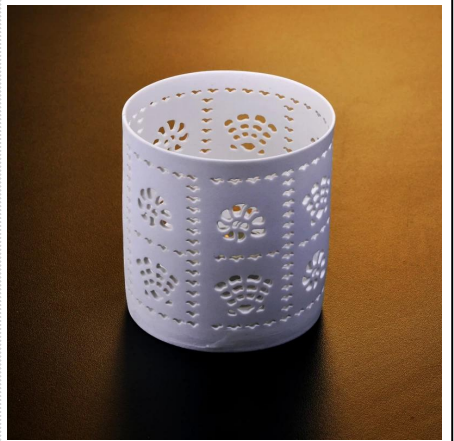

Similar Products Link

Office & Sample Room