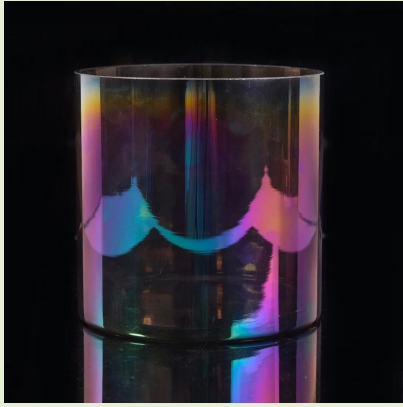

Office & Sample Room