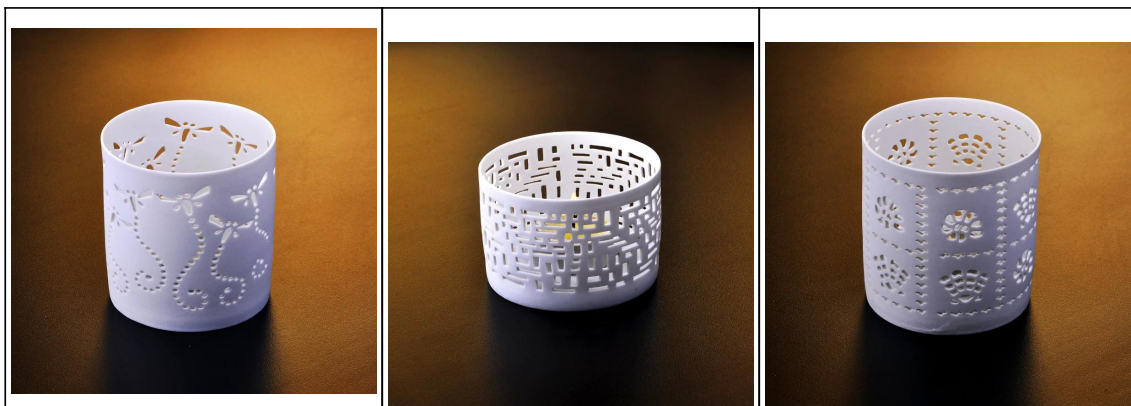

Votive candle container

Product Details

	Item name	Votive candle container
	Item No.	SGJH005
	Size	T:79mm*B:77mm*H:82mm
	Weight	94g
	Sample time	1.5 days if at exist shape and size of products 2.15 days if need new shape and size of products
	Packing	Normal safety packing 24pcs/36pcs/48pcs etc. per export carton with egg divider
	MOQ	5000pcs
	Delivery time	Within 35 days after order confirmed
	Payment terms	30% deposit by T/T in advance, the balance after showing the copy of B/L
	Product feature	1.High quality and competitve prices 2.Meet FDA, SGS,LFGB etc. test 3.Eco-friendly 4.Widely apply to Wedding, party, home, bar etc. 5.Machine made

More Product Pictures

[Similar Products Link](#)

Office & Sample Room

Factory Show

Spray colour

For more information, please visit our website: www.okcandle.com