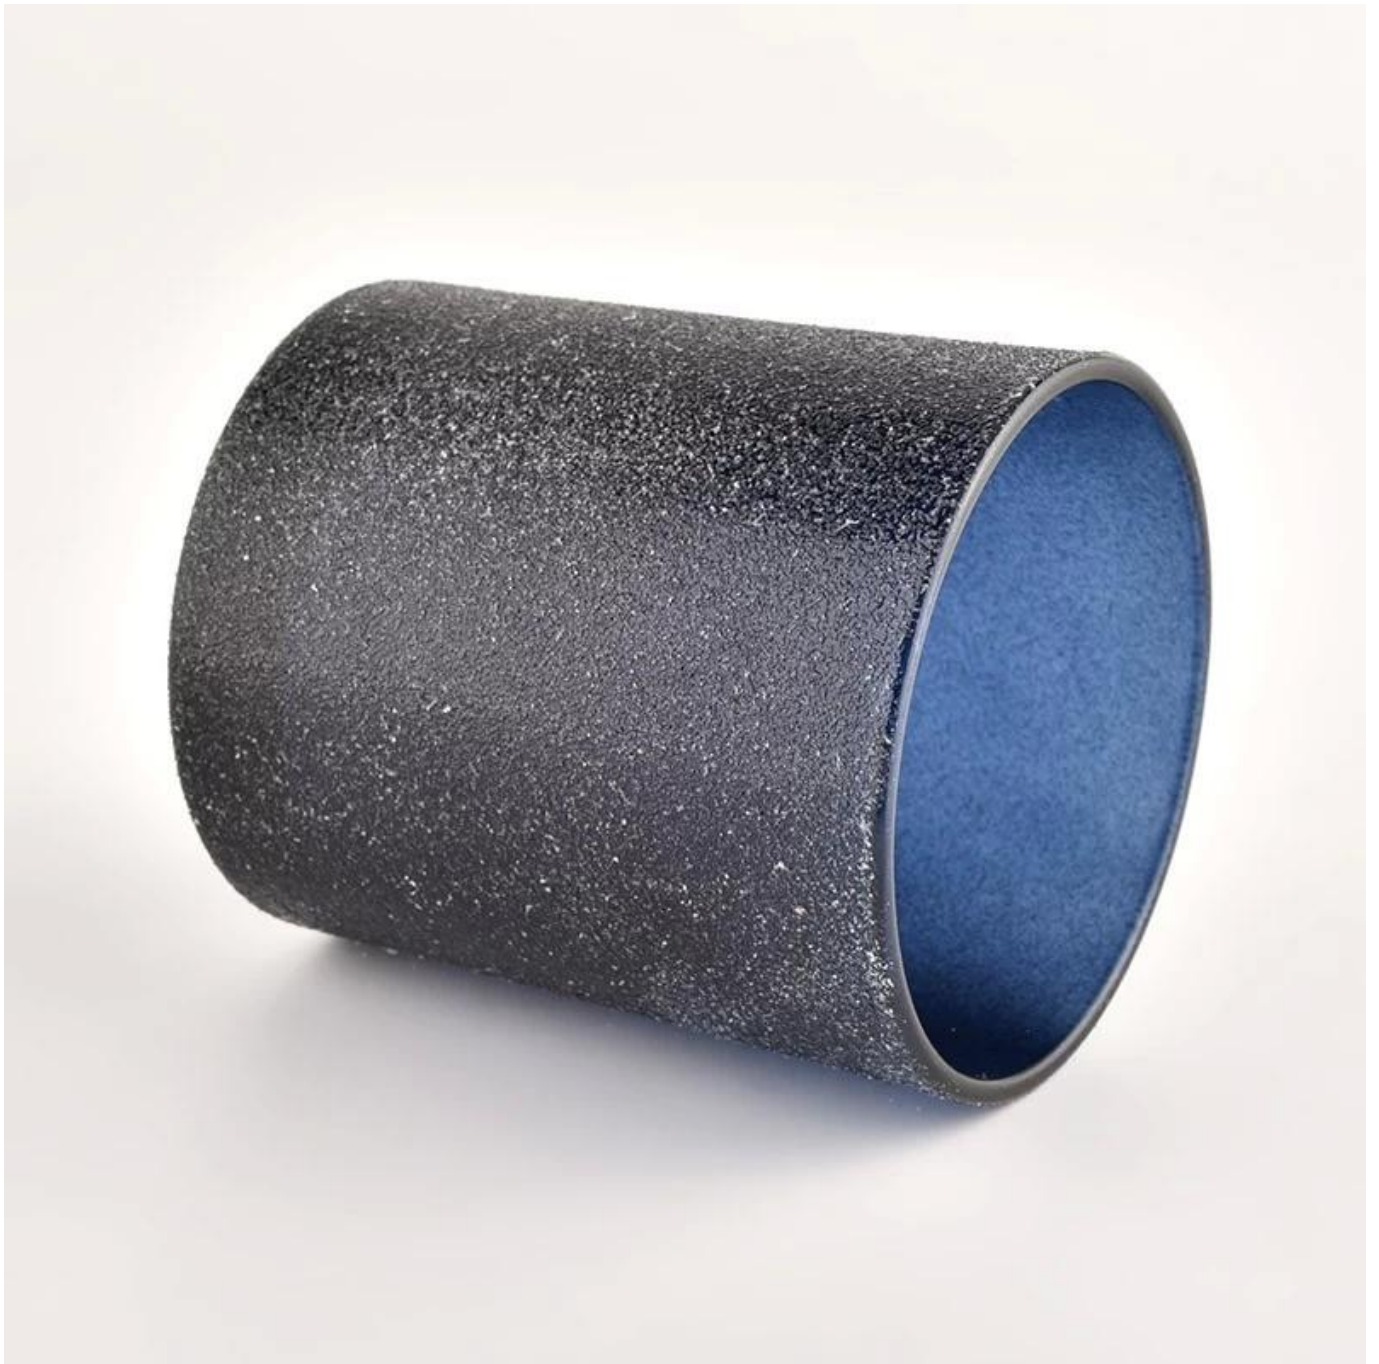

## Unique Round Bottom Luxury Black Frosted [Glass Candle Jars](#)

Why Choose [Sunny Glassware](#)

---

- Upmost dedication to design, never compromise on quality
- [Sunny Glassware](#) strictly protect the customers' designs, all the newly designed items from us haven't been copied in three years.
- Product quality is the major focus in [Sunny Glassware](#). [Sunny Glassware](#) once demolished 80,000 pcs of glass vessel with barely visible blemish.

## product description

<b>product name</b>	Unique Round Bottom Luxury Black Frosted <a href="#">Glass Candle Jars</a>
<b>Sample time</b>	1. 5 days if there is glass shape and size 2. 15 days, if you need new shapes and sizes glass
<b>Measure</b>	Item No.:SGHL21121521 Top dia: 80mm Bottom dia: 74mm Height: 90mm Weight: 290g Capacity: 300ml
<b>Packing</b>	Normal packing, Individual gift box, PVC box, window box, color box, white box, etc
<b>Delivery time</b>	Within 35 days after the sample and order confirmed
<b>Payment term</b>	30% deposit by T/T in advance and the balance against the copy of B/L
<b>Shipment</b>	By sea, by air, by Express and your shipping agent is acceptable
<b>Usage Occasion</b>	Home decor, Wedding Decoration, Wedding Favors, Decoration enhancement,