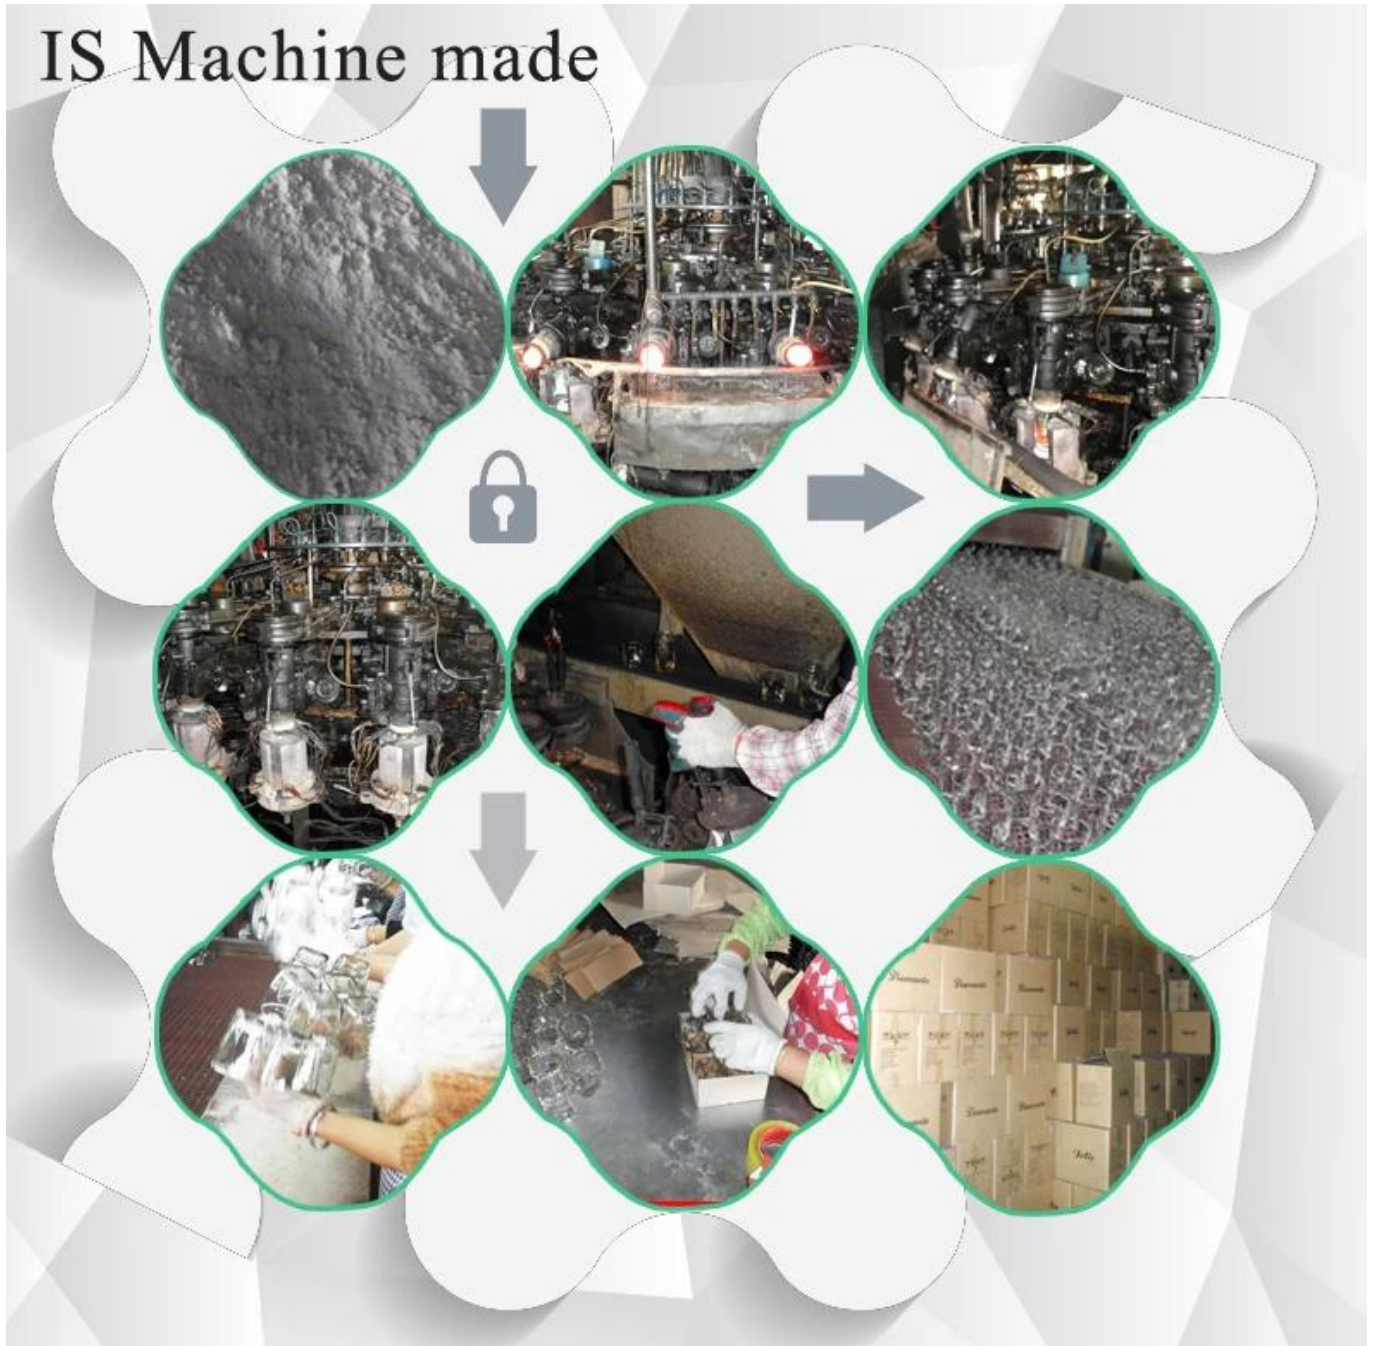

IS Machine made

Contact us

For frequently asked questions, please click here [FAQ](#). Or welcome to contact me, Kate.