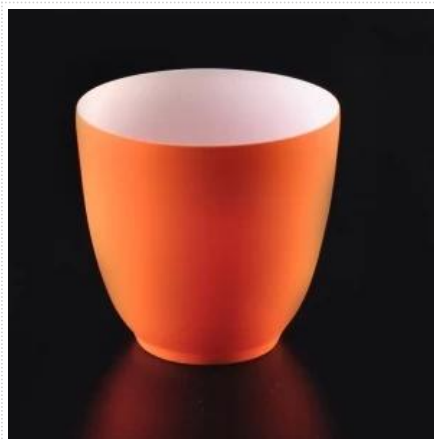

# Transmutation glaze ceramic reed diffuser bottle

## Product Details

Item number.	SGWQ17010506
Material	Ceramic
Craft	Handmade ceramic reed diffuser bottles for home decoration
Samples time	1. 5 days if there is a form and size of the ceramic 2. 15 days, if you need a new shape and size ceramic
Product Capacity	500,000 ~ 1,000,000 pieces per month
The Features of products	1. Hand made <a href="#">home decor ceramic aroma candle holder</a> 2. Suitable for use in hotel, house, etc. 3. This eco-friendly.

## Usage of Product

1. Ceramic candle holders can be used in wedding decoration, home decoration, party, banquet ect,
2. This candle container is very great as a gorgeous centerpiece for an event
3. The pottery candle jars can decorate your indoors and outdoors with this delicaded rose figure glass candle holder.
4. The ceramic candle vessel is wonderful gift as housewarmings and other events.

## More Product Pictures

Similar Products Link

[Decorative empty concrete candle holder](#)

[Orange color ceramic candle holder with thinner wall](#)

[High quality cylinder ceramic candle jar wholesale](#)