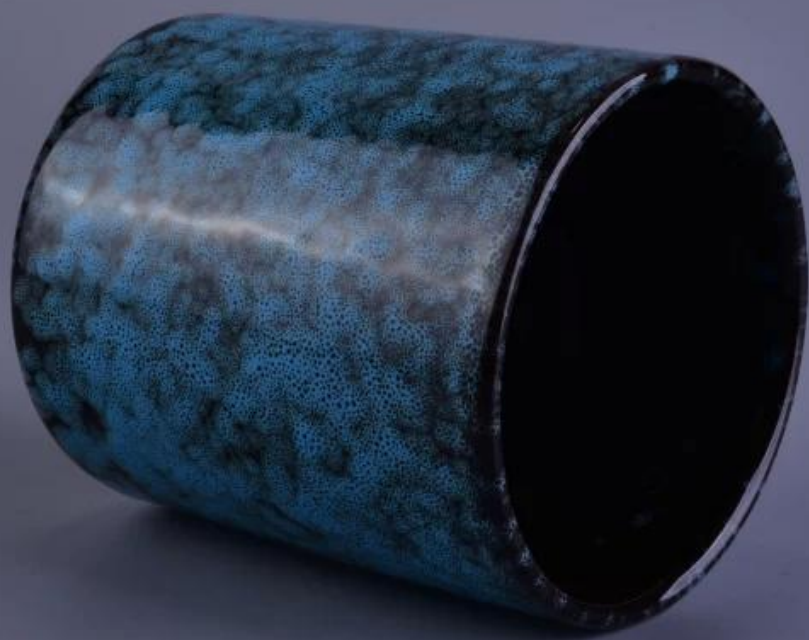

## Use of the product

1. ceramic canlde holder can be used in wedding decoration, home, votive activity,etc.
2. This candle is very large as the heart of a beautiful event

3. jar candle pottery can decorate your interior and exterior with this delicate Figure increased glass candles.
4. ship the ceramic candles is a beautiful gift as housewarmings and other events.

More Product Pictures

**Same item different colour:**

**Top dia:11cm Bottom dia:10.3cm Height: 8.5cm Weight: 409 g Capacity: 415 ml**

**Brown**

**Deep green**

**Deep blue**

**Different size:**

**Top dia:8.3cm Bottom dia:8cm Height: 10cm Weight:320 g Capacity: 370ml**

**Brown**

**Deep green**

**Deep blue**

  
More Product Pictures