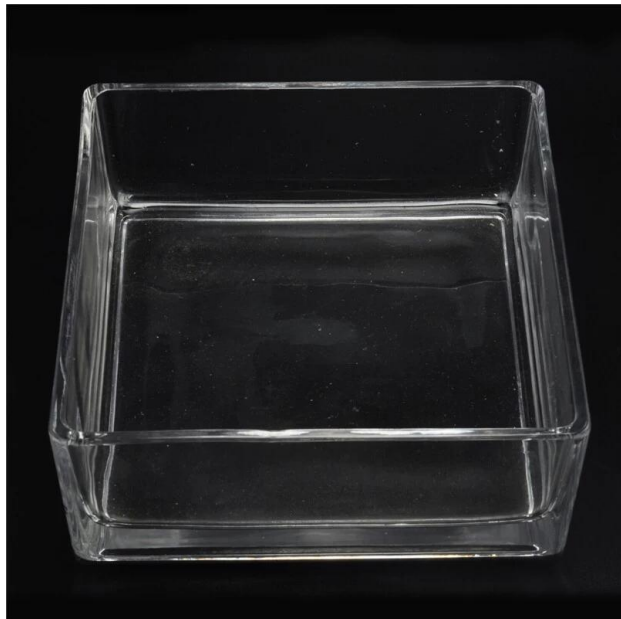

Ceremony design awareness

. Designed by award winning professional in SG

- . Received a very admirable NEST fragrance
- . Friend or business relationship gift
- . Relaxation and romantic life