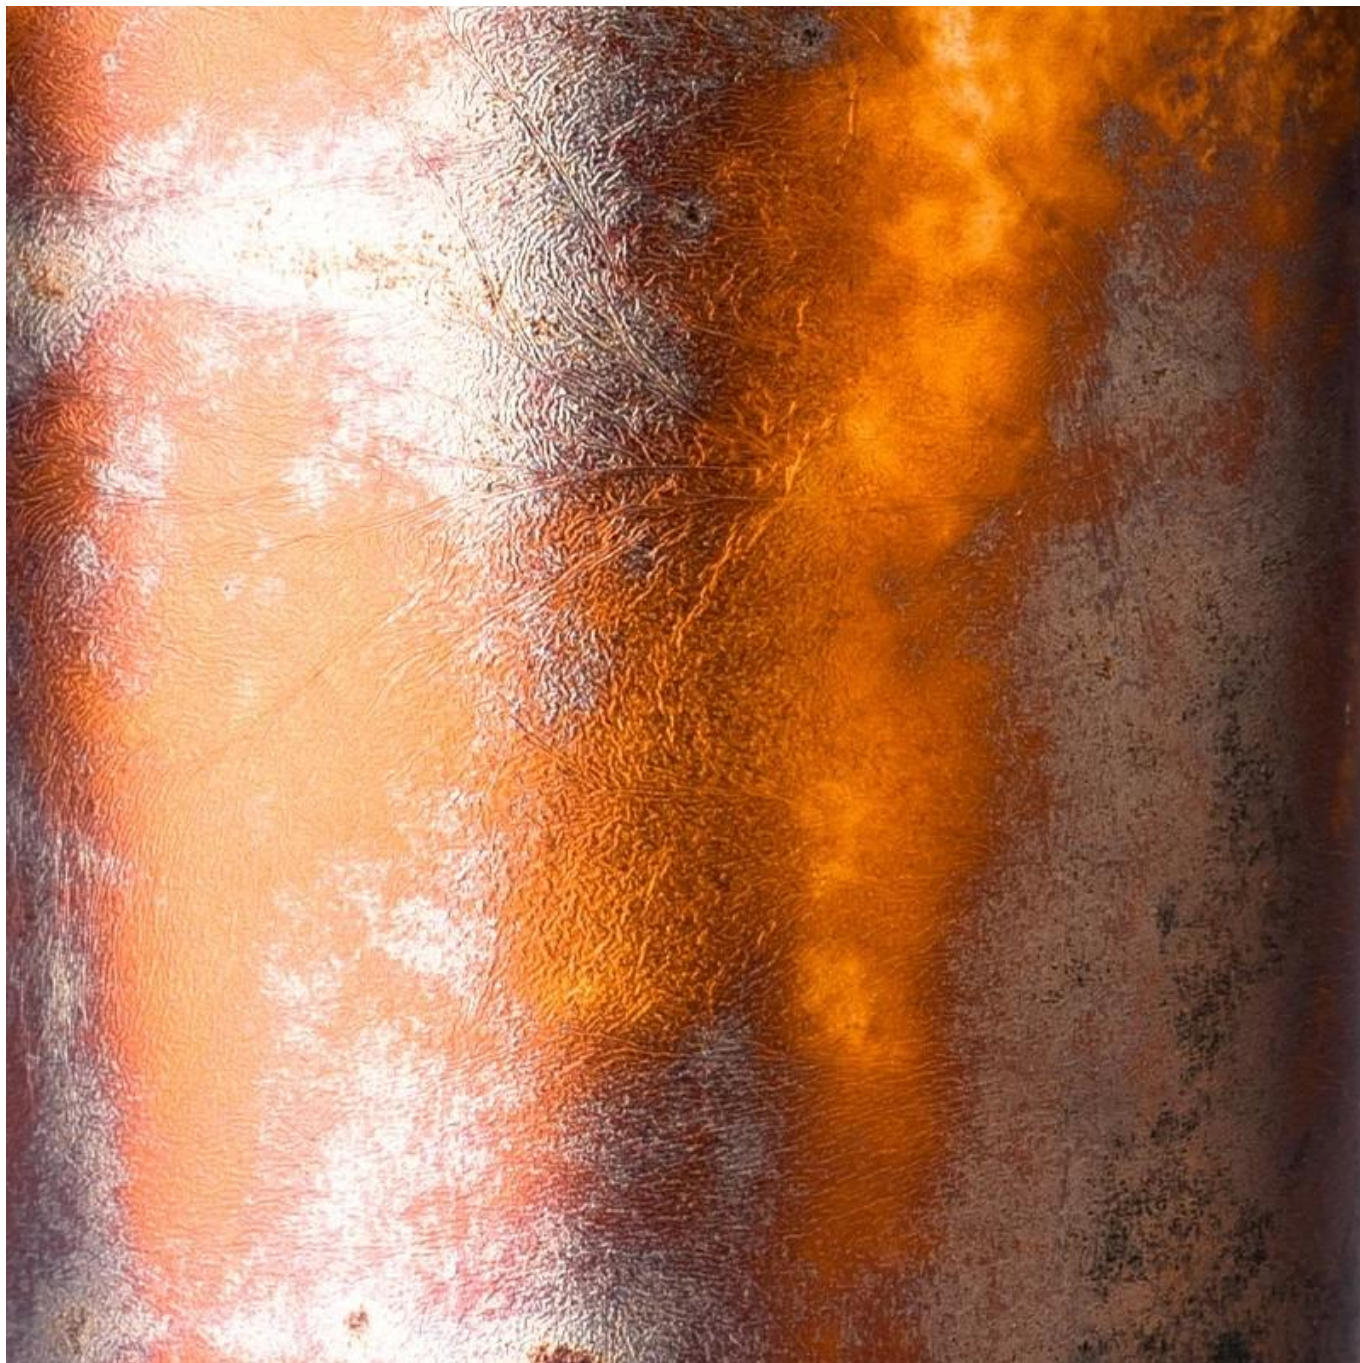

Supplier electroplating stone effect colored on the 8oz 10oz straight line glass candle holder for home deco

Item number.	SGTC23122001
Material	glass
craft	pressed glass candle jars
Sample time	1. 5 days if there is glass shape and size 2. 15 days, if you need new shapes and sizes glass
Packing	The usual packing, 4 pieces in the inner box, 48 pieces box
Product Capacity	500,000 ~ 1,000,000 pieces per month
Delivery time	Within 35 days after sampling and order confirmed
Payment terms	30% deposit by T / T in advance and balance against copy of B / L
Delivery	By sea, by air, through express and shipping agent acceptable