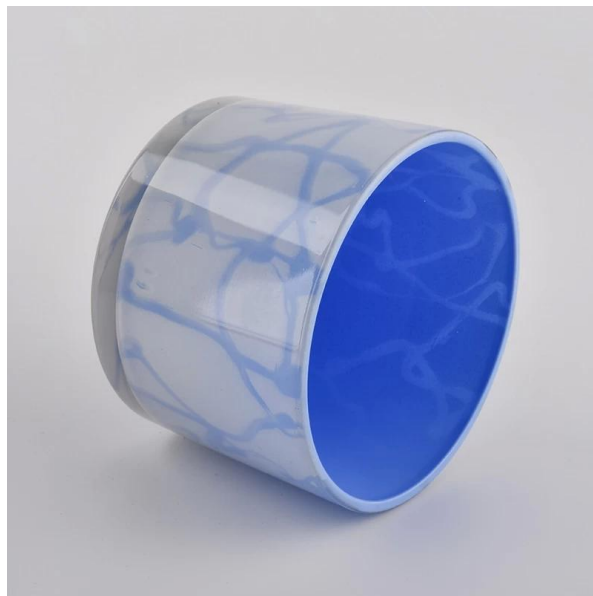

## Sunny Glassware 3 Wicks 12oz Blue Glass Candle Jars

Luxury electroplating glass candle jar for home decorations and hotel decorations.400ml  
Matte White Glass Candle Jars With Laser Engraved

Sunny Glassware not only makes OEM/ODM orders, but also helps many brands start with product concepts.

### Flexible size design can quickly expand your market

Item No.:SGJD20041801  
Top dia: 110mm  
Bottom dia: 100mm  
Height:80mm  
Weight: 363g  
Capacity: 490ml

We turn your ideas into creative fragrance products and sell them in the local market.