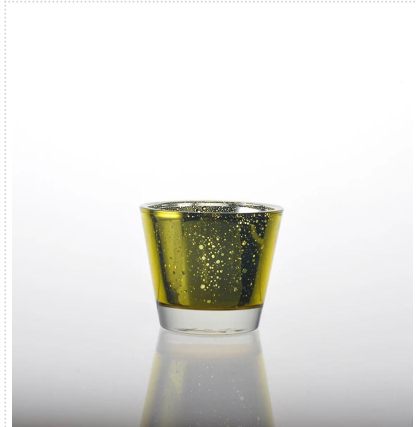

Product Details

Every day is sunny day

Item No.	SGWJ1005
Material	Glass
Process	Machine pressed
Samples time	1. 5 days if at exist shaped and size of glass 2. 15 days if need new shape or size of glass
Packing	Normal packing,4 pcs into inner box, 48 pcs per carton
Product Capacity	500,000~1,000,000 pcs per month
Delivery time	Within 35 days after the sample and order confirmed
Payment terms	30% deposit by T/T in advance and the balance against the copy of B/L
Shipment	By sea, by air, by Express and your shipping agent is acceptable
Product Features	1. Hand made glass candle holder with high quality 2. Suitable for used in hotel, home, etc. 3. It is eco-friendly 4. Meet FDA test & CA 65 test
For your choices	1. Different designs and sizes for choice 2. Any color painted, frost, electroplate, pattern laser carver processing 3. Special package like shrink wrap, color gift box, white gift box etc. 4. We have exclusive workers for quality control 5. We have professional workshop and warehouse to ensure the delivery time

More Product Pictures

Every day is sunny day

 **Similar Products Link** *Every day is sunny day*

[glass candle holder artists](#)

[glass candle holder](#)

[sprayed yellow glass candle holder](#)

Our Company & Sample Room *Every day is sunny day*