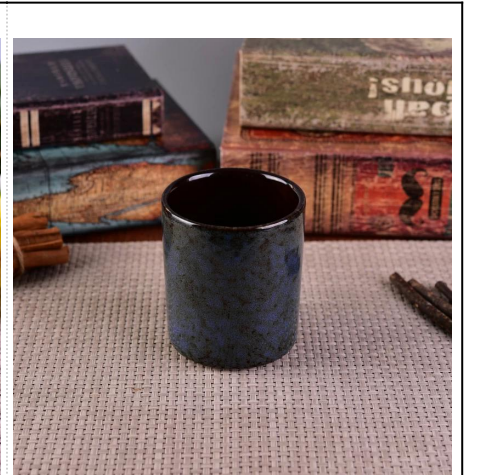

## Usage of Product

- 
1. Ceramic candle holders can be used in wedding decoration, home decoration, party, banquet ect,
  2. This candle container is very great as a gorgeous centerpiece for an event
  3. The pottery candle jars can decorate your indoors and outdoors with this Bling bling Transmutation Glaze Home Decoration Ceramic Candle Holder.
  4. The ceramic candle vessel is a wonderful gift as housewarmings and other events.

## More Product Pictures

[Similar Products Link](#)