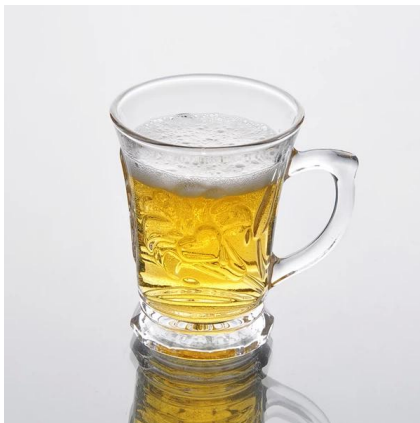

Product Details:

Item No.	SG0920117
Material	High white glass
Process	Machine pressed
Samples time	1. 5 days if at exit shaped and size of glass 2. 15 days if need new shape or size of glass
Packing	Normal packing,72 pcs into export carton, carton with cardboard divider
Product Capacity	500,000~1,000,000 pcs per month
Delivery time	Within 35 days after the sample and order confirmed
Payment terms	30% deposit by T/T in advance and the balance against the copy of B/L
Shipment	By sea, by air, by Express and your shipping agent is acceptable
Product Features	1. Machine pressed glass cup with high quality 2. Suitable for used in hotel, home, etc. 3. It is eco-friendly 4. Meet CE & FDA test & CA 65 test
For your choices	1. Different designs and sizes for choice 2. Any color painted, frost, electroplate, pattern laser carver processing 3. Special package like shrink wrap, color gift box, white gift box etc. 4. We have exclusive workers for quality control 5. We have professional workshop and warehouse to ensure the delivery time

Product Photo:

Related Products:

glass beer cup

small size glass tumbler

glass tumbler with handle

Company Show:

Factory Show:

For more [beer glass tumbler](http://www.okcandle.com/) or any glassware,
please visit our website: <http://www.okcandle.com/>
Or here may help you know more about us: [FAQ](#)