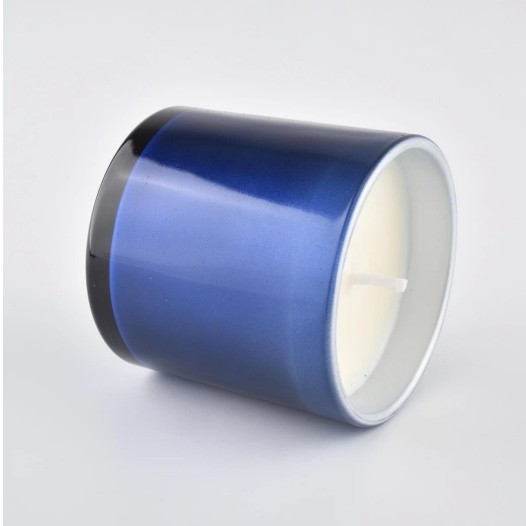

Why choose Sunny Glassware Candle holders