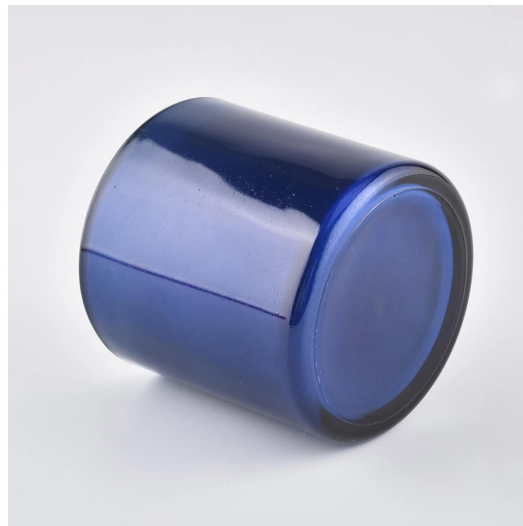

### Flexible size design allows your market to grow rapidly

SG-568  
Top dia: 68mm  
Bottom dia:65mm  
Height:68mm  
Weight: 210g  
Capacity: 210ml

MOQ:3000pcs  
Custom designs and different sizes available