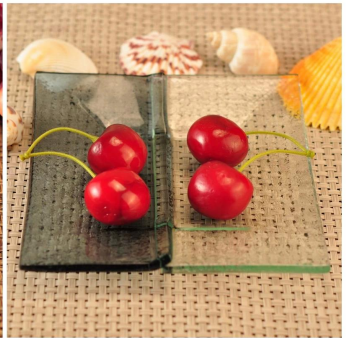

Everything is going on, but don't give up trying

More Product Pictures

Multiple Design For Your Choice

Similar Products Link

Office & Sample Room

[Shenzhen Sunny Glassware Co.,Ltd](#) was established in 1992. We have been in this industry area for more than 20 years, as a professional manufacturer, we specialized in designing glassware, manufacturing glassware as well as exporting. Our products lines range from handmade to machine made. We already produced abundant products such as [glass tumbler](#), [borosilicate glass](#), [shot glass](#), [vase](#), [bowl](#), [candle holder](#), [stemware](#), [ashtray](#), [tabkeware](#), [driking glass](#), etc. all the daily use glassware, in total there are more than 4,000 different styles. We have an excellent design team for innovative product creation and strict QC team for quality asurance. OEM/ODM serverice are supported as well.