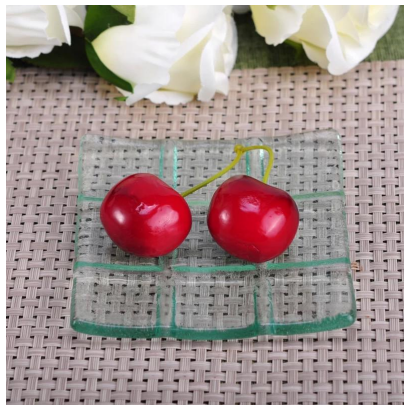

Similar Products Link