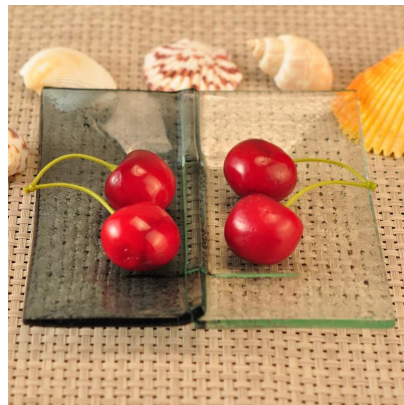

Similar Products Link