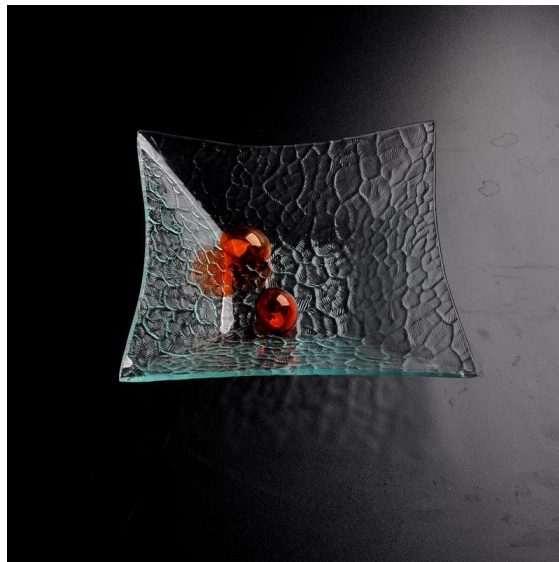

Silver colour diamond shape flat dish glass plate

Product Details:

Item No.	SGXC021
Material	High white glass
Process	Hot bending
Samples time	1. 5 days if at exist shaped and size of glass 2. 15 days if need new shape or size of glass
Packing	Normal packing, 3pcs per inner box, 12pcs per carton, divided by corrugated paper
Product Capacity	500,000~1,000,000 pcs per month
Delivery time	Within 35 days after the sample and order confirmed
Payment terms	30% deposit by T/T in advance and the balance against the copy of B/L
Shipment	By sea, by air, by Express and your shipping agent is acceptable
For your choose	1. Any logo printing on the glass body 2. Any color painted, frost, electro plate, pattern laser carver for the finish 3. Special package like shrink wrap, color gift box, white gift box etc 4. Open new mould for the glass, wood, plastic or metal as you like 5. Different size and shapes meet your needs

Product Photo:

T:230mm

B:70mm

H:65mm

Different size:bottom dia.:104mm

Contact us:

For more [glass plate](#) or any [glassware](#), or here may help you know more about us ☺ Kate or [FAQ](#).

Shenzhen Sunny Glassware Co., Ltd.

Related Product□

[round clear glass plate](#)

[clear glass plate](#)

Company Show:

Factory Show: