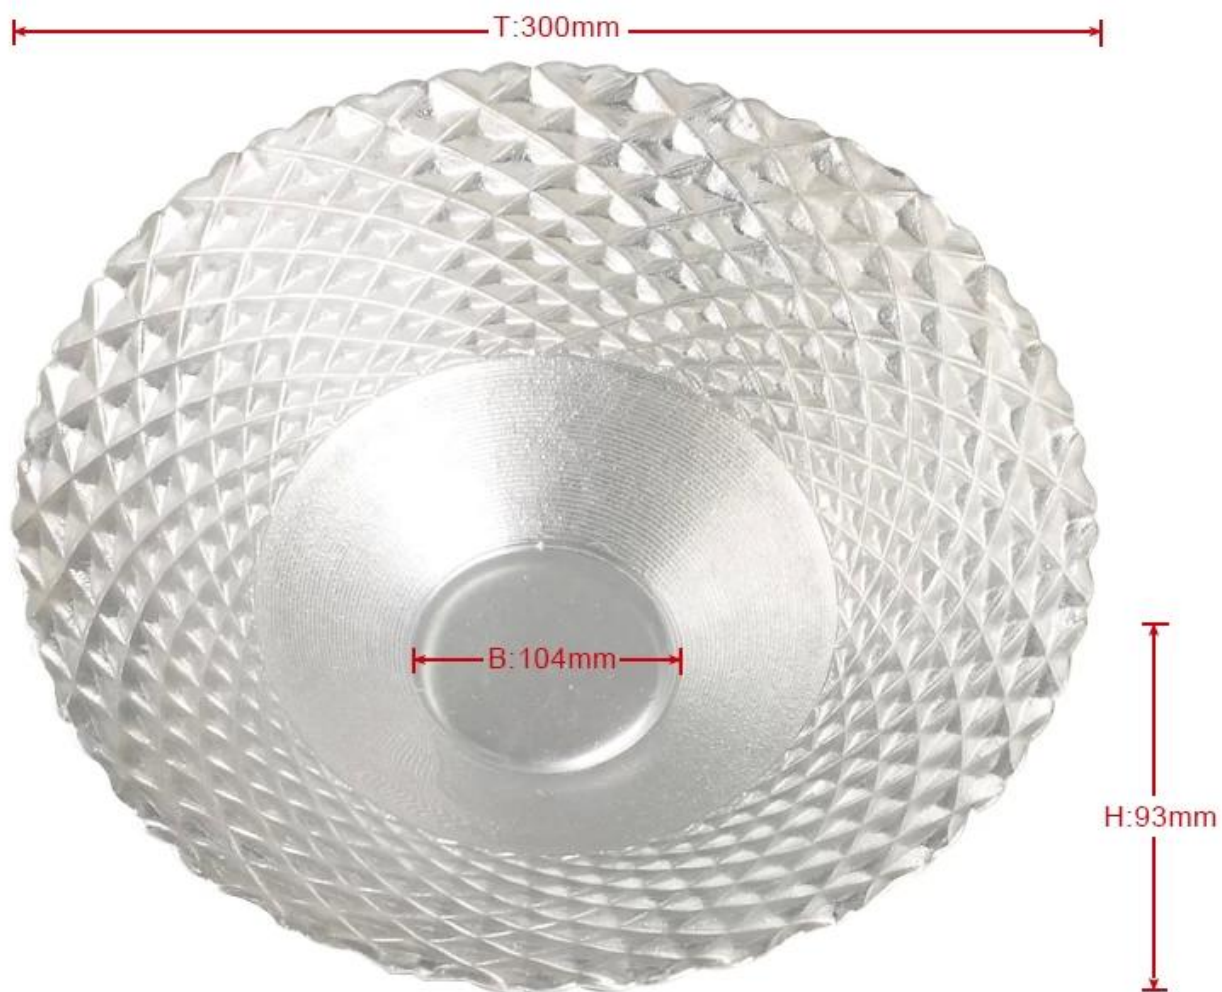

Silver colour diamond shape flat dish glass plate

Product Details:

Item No.	SGXC021
Material	High white glass
Process	Hot bending
Samples time	1. 5 days if at exist shaped and size of glass 2. 15 days if need new shape or size of glass
Packing	Normal packing, 3pcs per inner box, 12pcs per carton, divided by corrugated paper
Product Capacity	500,000~1,000,000 pcs per month
Delivery time	Within 35 days after the sample and order confirmed
Payment terms	30% deposit by T/T in advance and the balance against the copy of B/L
Shipment	By sea, by air, by Express and your shipping agent is acceptable
For your choose	1. Any logo printing on the glass body 2. Any color painted, frost, electro plate, pattern laser carver for the finish 3. Special package like shrink wrap, color gift box, white gift box etc 4. Open new mould for the glass, wood, plastic or metal as you like 5. Different size and shapes meet your needs

Product Photo:

T:230mm

B:70mm

H:65mm

Different size:bottom dia.:104mm

Contact us:

For more [glass plate](#) or any [glassware](#), or here may help you know more about us ☺ Kate or [FAQ](#).

Shenzhen Sunny Glassware Co., Ltd.

Related Product□

[round clear glass plate](#)

[clear glass plate](#)

Company Show:

Factory Show: