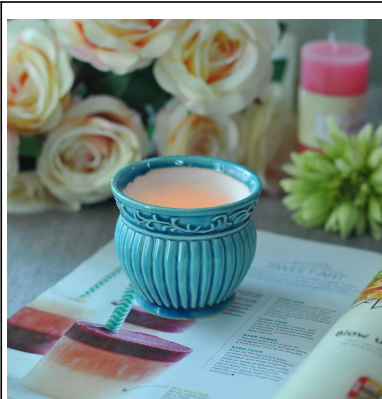

Straight Body Ceramic Essential Oil Burner Ceramic Candle Holder Candle Burner

Exquisitely constructed from 100% ceramic, the ceramic candle holder makes a wonderful addition to any décor. Offered in an arrange of colors, you are sure to find one to liven your room. Bring texture to your space with the beautiful abstract cut-out detailing of this indoor/outdoor lantern.

Ceramic candle holder

Item No.: SGJH15112207

Item No.: SGJH15112208

Item No.: SGJH15112209

Product Details

Item Name	Straight Body Ceramic Essential Oil Burner Ceramic Candle Holder Candle Burner
Item No.	SGJH16042048
Size	Top dia:81mm Bottom dia:78mm Height:55mm Weight:69g
Brand name	Sunny Glassware
Sample time	1.5 days to exist in the shape and size of the products 2:15 days if you need new shape and size of products
Packing	Security packaging normal 24pcs / 36pcs / 48pcs per carton etc. export with egg divider

More Product Pictures

Similar Products Link

Product display

Candle Holder

Glass Tumbler

Glass Jar

Double Wall Glass

Wine Glass

Glass Bowl

Perfume Bottle

Glass Bottle

Whisky Glass

Office & Sample Room

Factory Show

Spray colour

Shenzhen Sunny Glassware Co., Ltd.