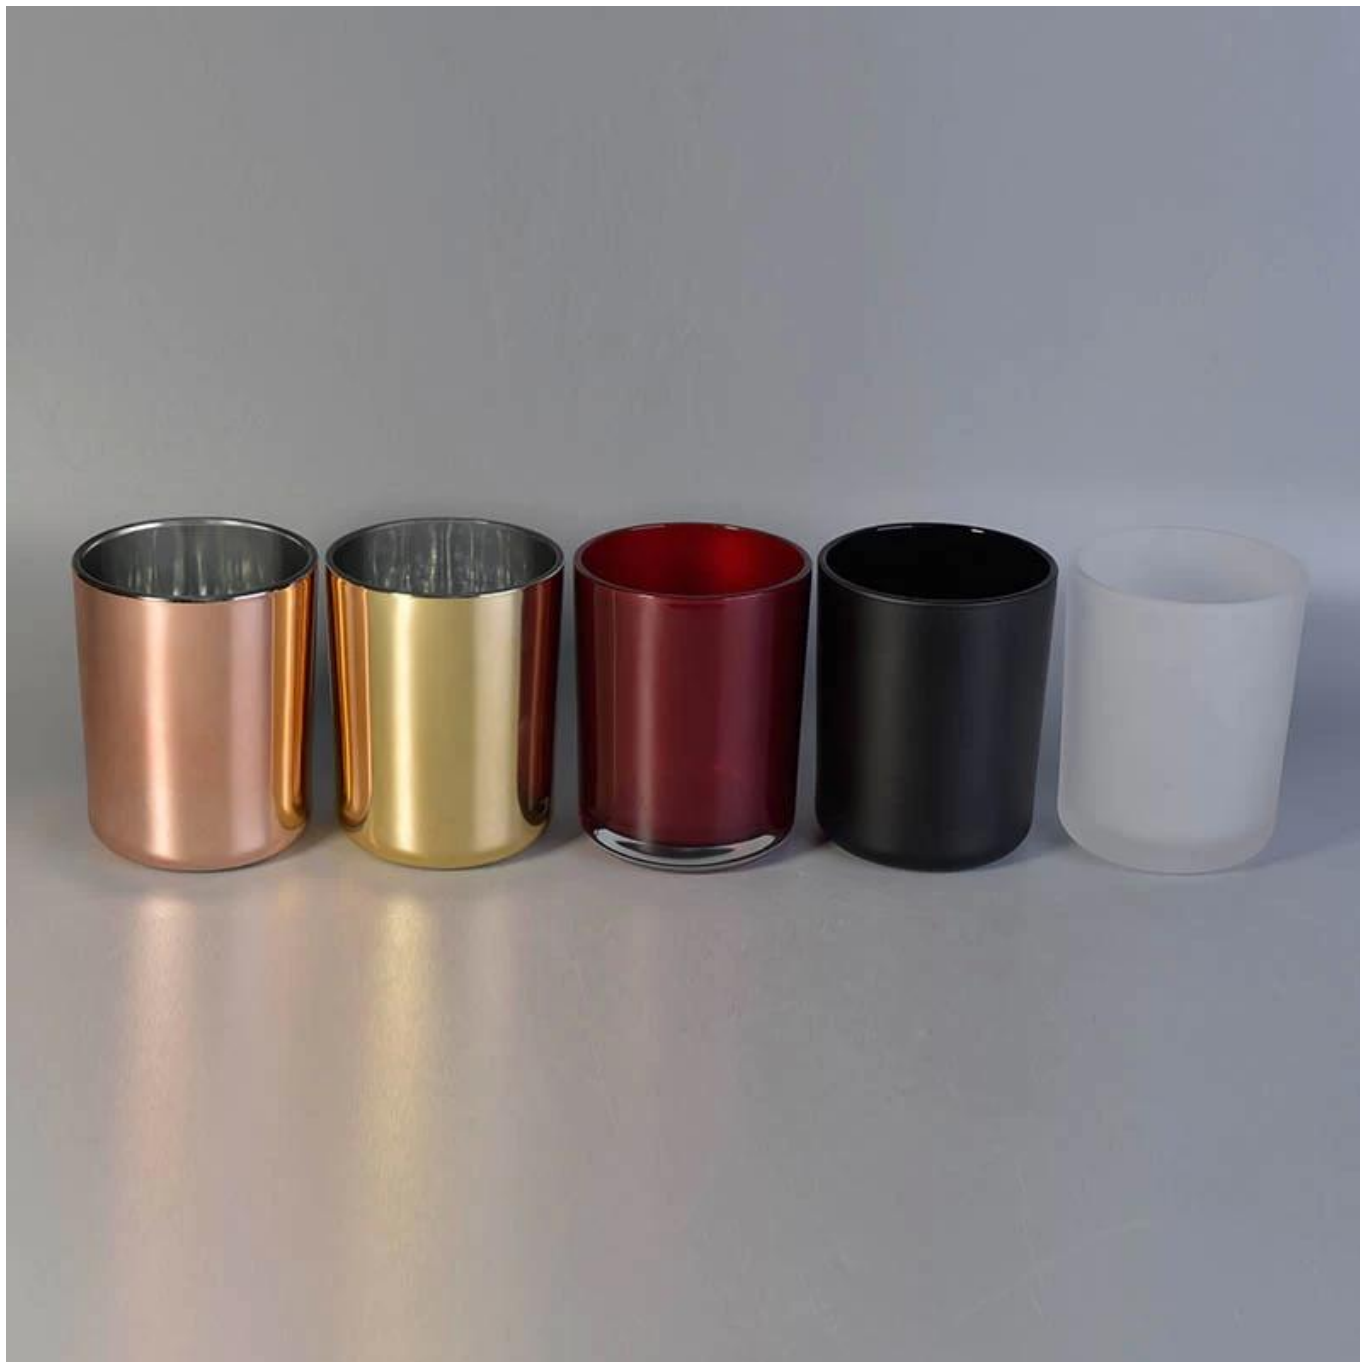

Round bottom glass candle holders

Product Details

Item Name	Matte black,gold,rose gold 16oz glass candle jars wholesale
Item No.	SG10125
Size	Top dia:100mm Bottom dia:92mm Height:125mm Fill wax capacity:16oz
Brand name	Sunny Glassware
Sample time	1.5 days to exist in the shape and size of the products 2:15 days if you need new shape and size of products

Packing	Normal safety exporting carton packaging: normal 24pcs / 36pcs / 48pcs per carton
MOQ	3,000pcs
Delivery time	Within 35 days after order confirmed
Payment terms	30% deposit by T / T in advance, the balance after showing the copy of B / L
Product Feature	<ol style="list-style-type: none">1.High quality and competitive prices2.Meet FDA, SGS, LFGB test etc.3.Eco-friendly4.Widely applies to wedding, party, house, bar etc.5.Machine made