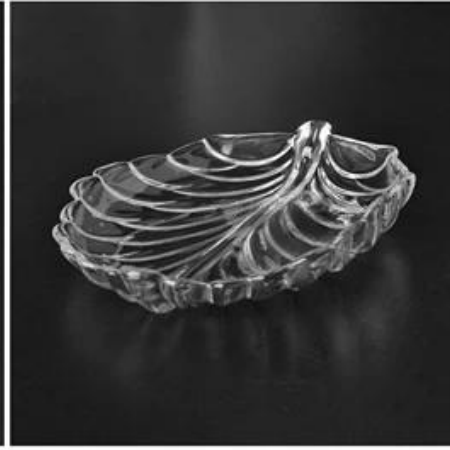

# Round Stripe Fruit Glass Plate

Product Details	
Item number.	SGJB3600
Material	High White Glass
Craft & Deep processing	Machine made
Sample time	1. 5 days if there is existing stock of this design. 2. 10 days, if you need a new design or size.
Main usages	<a href="#">High quality glass plate</a>
Features	1. Food safety. 2. Custom size and design are available.

Everything is going on, but don't give up trying.

More Product Pictures

Different household glass food containers and plate for your choice.

  
[Similar Products Link](#)