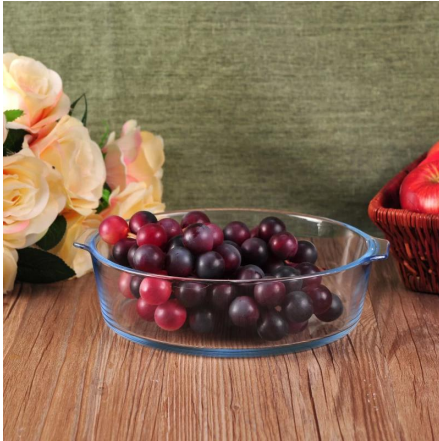

# Round Stripe Fruit Glass Plate

Product Details	
Item number.	SGJB3600
Material	High White Glass
Craft & Deep processing	Machine made
Sample time	1. 5 days if there is existing stock of this design. 2. 10 days, if you need a new design or size.
Main usages	<a href="#">High quality glass plate</a>
Features	1. Food safety. 2. Custom size and design are available.

## Descriptions

---

1. Multifunctional food container/plate for household or restaurant.
2. Big size with tripe design make this plate look luxury.

Everything is going on, but don't give up trying.

More Product Pictures

Different household glass food containers and plate for your choice.

  
[Similar Products Link](#)