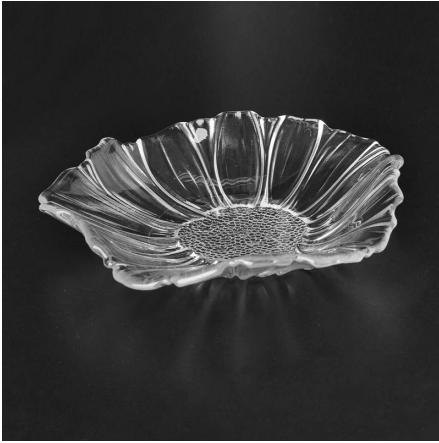

# Round Stripe Fruit Glass Plate

Product Details	
Item number.	SGJB3600
Material	High White Glass
Craft & Deep processing	Machine made
Sample time	1. 5 days if there is existing stock of this design. 2. 10 days, if you need a new design or size.
Main usages	<a href="#">High quality glass plate</a>
Features	1. Food safety. 2. Custom size and design are available.

Everything is going on, but don't give up trying.

More Product Pictures

Different household glass food containers and plate for your choice.

  
[Similar Products Link](#)