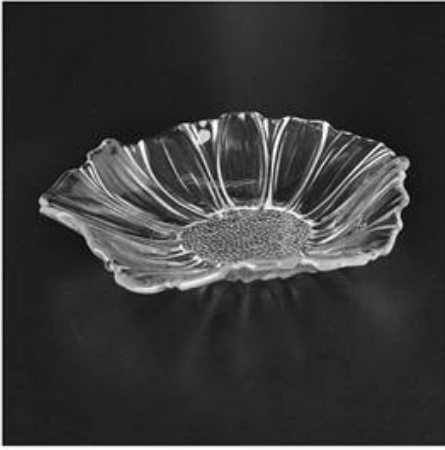

# Round Stripe Fruit Glass Plate

Product Details	
Item number.	SGJB3600
Material	High White Glass
Craft & Deep processing	Machine made
Sample time	1. 5 days if there is existing stock of this design. 2. 10 days, if you need a new design or size.
Main usages	<a href="#">High quality glass plate</a>
Features	1. Food safety. 2. Custom size and design are available.

Everything is going on, but don't give up trying.

More Product Pictures

Different household glass food containers and plate for your choice.

  
[Similar Products Link](#)