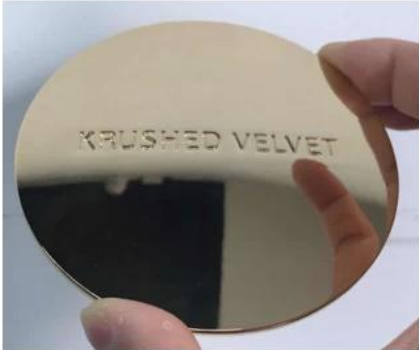

### Flexible size design allows your market to grow rapidly

Item No.:SGL19052913

Dia:87mm

Height:10mm

Weight:128g

MOQ:3000pcs

Custom designs and different sizes available

With our strong support, our customers are growing rapidly, from small labs to industry leaders.

Zinc alloy candle lids

Rose gold color

gold color

debossed logo on the lids

embossed logo on the lids

effect on the jar

Stainless steel candle lids

Rose gold color