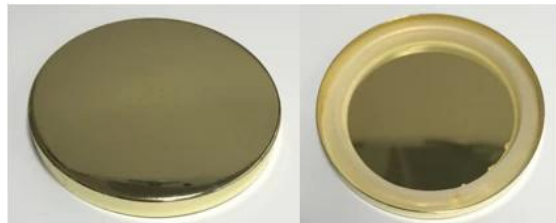

### Flexible size design allows your market to grow rapidly

Item No.:SGL19052913

Dia:87mm

Height:10mm

Weight:128g

MOQ:3000pcs

Custom designs and different sizes available

With our strong support, our customers are growing rapidly, from small labs to industry leaders.

Zinc alloy candle lids

Rose gold color

gold color

debossed logo on the lids

embossed logo on the lids

effect on the jar

Stainless steel candle lids

Rose gold color

gold color

intagliated logo on the lids

embossed logo on the lids

effect on the jar

**Packing & Shipping**