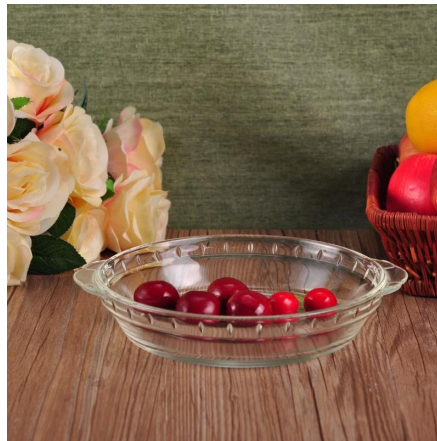

Everything is going on, but don't give up trying.

More Product Pictures

Different shapes and color of meal boxes for your choice.

Similar Products Link

Office & Sample Room

[Shenzhen Sunny Glassware Co.,Ltd](#) was established in 1992. We have been in this industry area for more than 20 years, as a professional manufacturer, we specialized in designing glassware, manufacturing glassware as well as exporting. Our products lines range from handmade to machine made. We already produced abundant products such as [glass tumbler](#), [borosilicate glass](#), [shot glass](#), [vase](#), [bowl](#), [candle holder](#), [stemware](#), [ashtray](#), [tabkeware](#), [driking glass](#), etc. all the daily use glassware, in total there are more than 4,000 different styles. We have an excellent design team for innovative product creation and strict QC team for quality asurance. OEM/ODM serverice are supported as well.