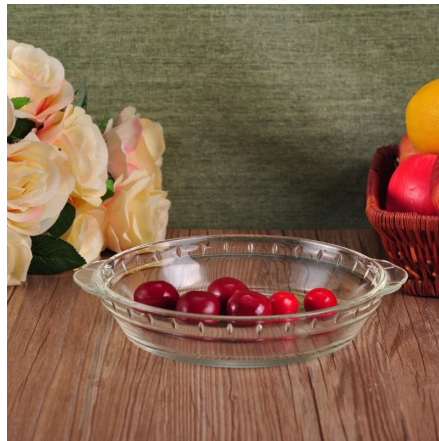

Everything is going on, but don't give up trying.

More Product Pictures

Different shapes and color of meal boxes for your choice.

Similar Products Link

Office & Sample Room

[Shenzhen Sunny Glassware Co.,Ltd](#) was established in 1992. We have been in this industry area for more than 20 years, as a professional manufacturer, we specialized in designing glassware, manufacturing glassware as well as exporting. Our products lines range from handmade to machine made. We already produced abundant products such as [glass tumbler](#), [borosilicate glass](#), [shot glass](#), [vase](#), [bowl](#), [candle holder](#), [stemware](#), [ashtray](#), [tabkeware](#), [driking glass](#), etc. all the daily use glassware, in total there are more than 4,000 different styles. We have an excellent design team for innovative product creation and strict QC team for quality asurance. OEM/ODM serverice are supported as well.