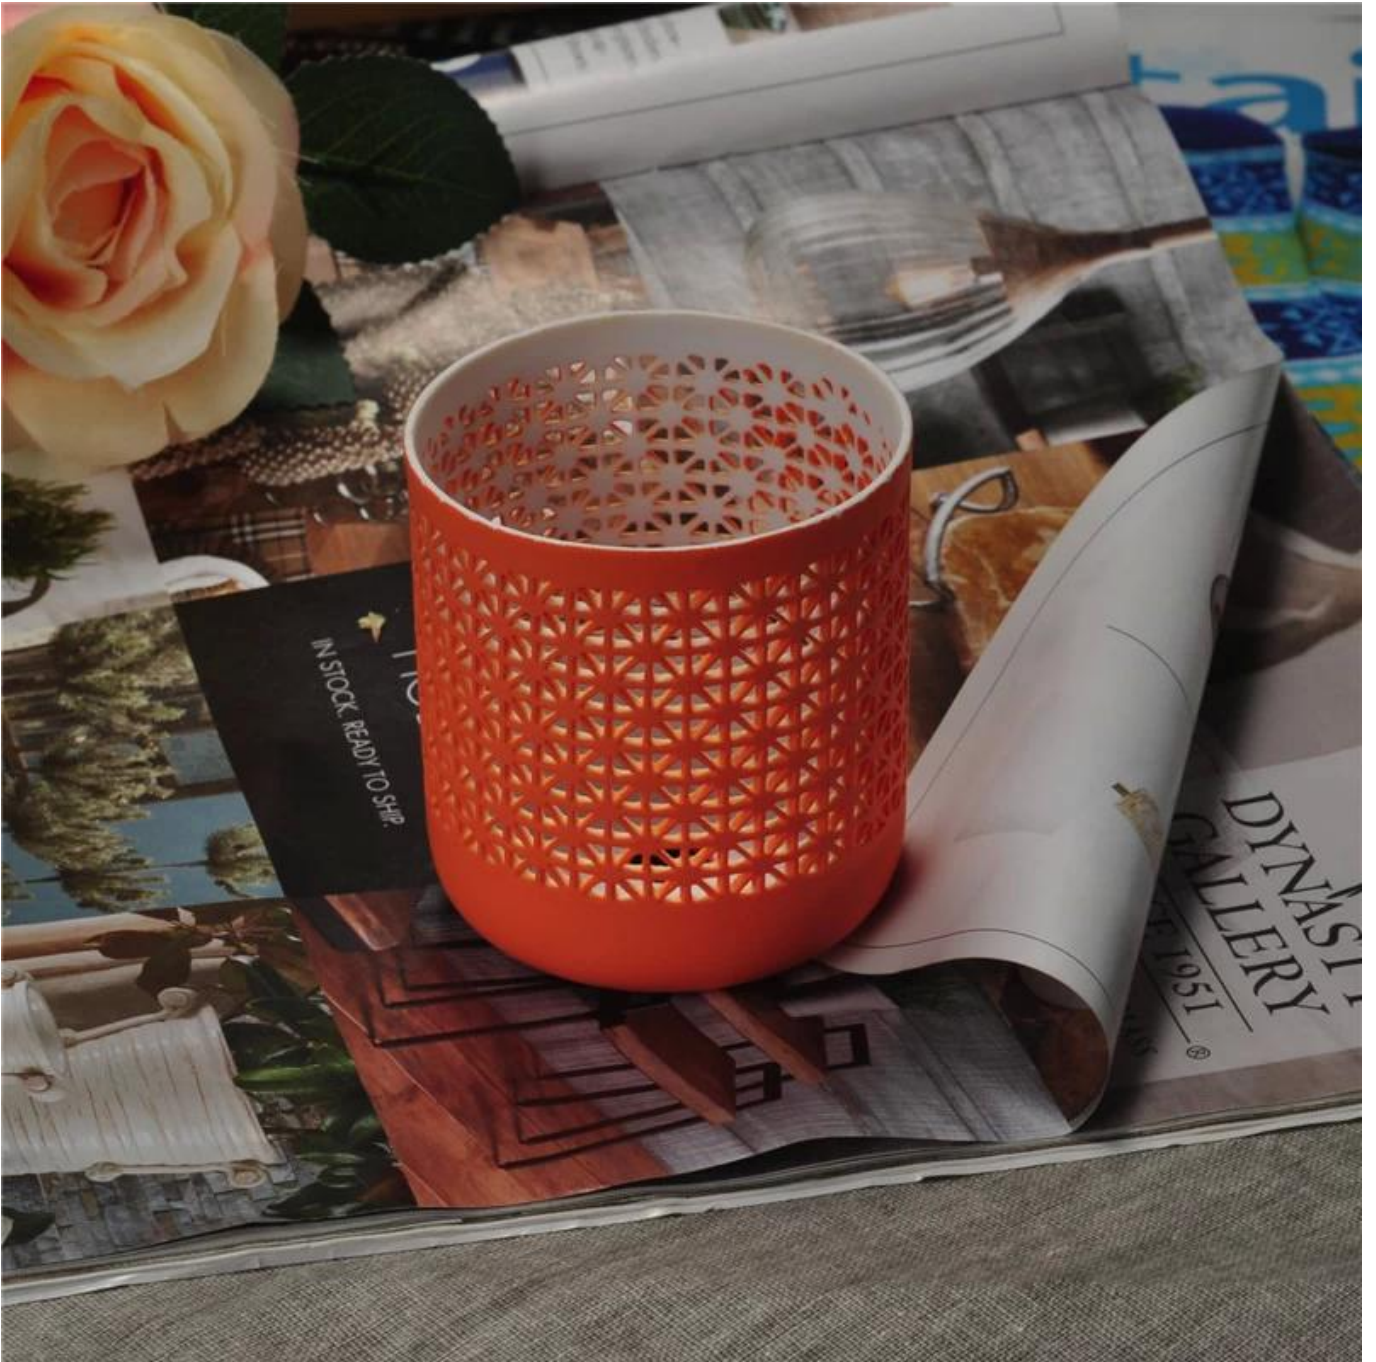

[Similar Products Link](#)