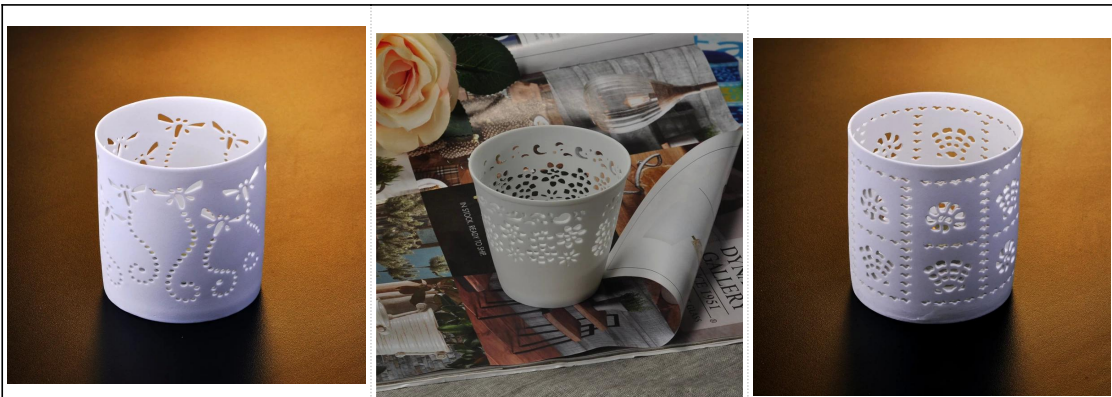

Pretty decor for home ceramic floating candle holder

Product Details

Item name	Pretty decor for home ceramic floating candle holder
Item No.	SGJH15111902
Size	T:70mm*B:50mm*H:76mm
Weight	66g
Sample time	1.5 days if at exist shape and size of products 2.15 days if need new shape and size of products
Packing	Normal safety packing 24pcs/36pcs/48pcs etc. per export carton with egg divider
MOQ	5000pcs
Delivery time	Within 35 days after order confirmed
Payment terms	30% deposit by T/T in advance, the balance after showing the copy of B/L
Product feature	1.High quality and competitve prices 2.Meet FDA, SGS,LFGB etc. test 3.Eco-friendly 4.Widely apply to Wedding, party, home, bar etc. 5.Machine made

More Product Pictures

[Similar Products Link](#)

Office & Sample Room

Factory Show

Spray colour

For more information, please visit our website: www.okcandle.com