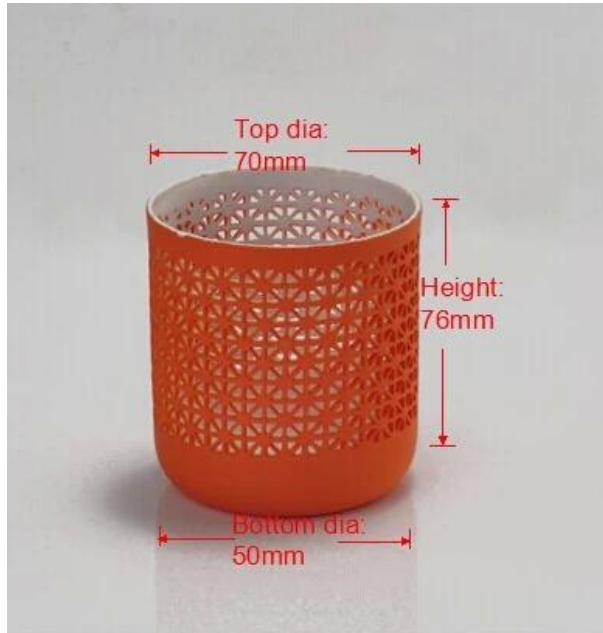

Pretty decor for home ceramic floating candle holder

Product Details

Item name	Pretty decor for home ceramic floating candle holder
Item No.	SGJH15111902
Size	T:70mm*B:50mm*H:76mm
Weight	66g
Sample time	1.5 days if at exist shape and size of products 2.15 days if need new shape and size of products
Packing	Normal safety packing 24pcs/36pcs/48pcs etc. per export carton with egg divider
MOQ	5000pcs
Delivery time	Within 35 days after order confirmed
Payment terms	30% deposit by T/T in advance, the balance after showing the copy of B/L
Product feature	1.High quality and competitve prices 2.Meet FDA, SGS,LFGB etc. test 3.Eco-friendly 4.Widely apply to Wedding, party, home, bar etc. 5.Machine made