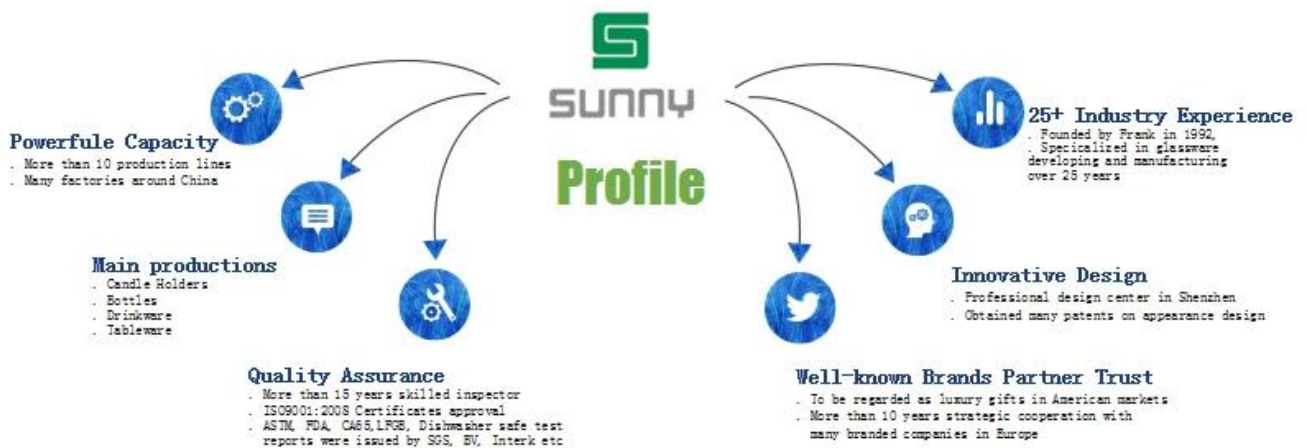

Sample Room

4,000+ Items for Choice

Shenzhen Sunny Glassware Co.,Ltd

—To be your **Reliable Supplier**

Features months blown glass

1. The benefit, including the number of mold, machinery, surface effects, colors, etc.
2. Quality control is difficult and tolerance of size, weight and shape larger.
3. The price is high and the product is limited to a special technique of glass.