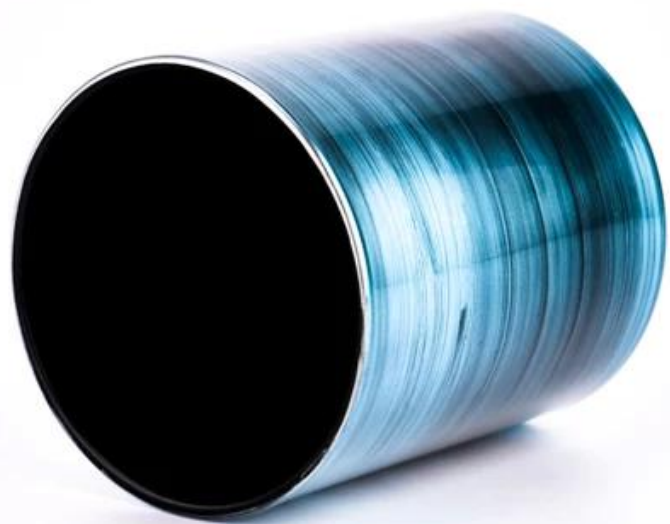

Popular 10oz blue glass candle jars with colorful printing effecting wholesale

Sunny Glasswares not only places OEM / ODM orders, but also helps many brands to start with product concepts.

Why choose Sunny.

product name	Popular 10oz blue glass candle jars with colorful printing effecting wholesale
Sample time	1. 5 days if there is glass shape and size 2. 15 days, if you need new shapes and sizes glass

Measure	Item:SGHY23062008 Top dia: 80mm Bottom dia: 75mm Height: 90mm Weight: 273g Capacity: 305ml
Packing	Normal packing,Individual gift box, PVC box, window box, color box, white box, etc
Delivery time	Within 35 days after the sample and order confirmed
Payment term	30% deposit by T/T in advance and the balance against the copy of B/L
Shipment	By sea,by air,by Express and your shipping agent is acceptable
Usage Occasion	Home decor,Wedding Decoration,Wedding Favors,Decoration enhancement