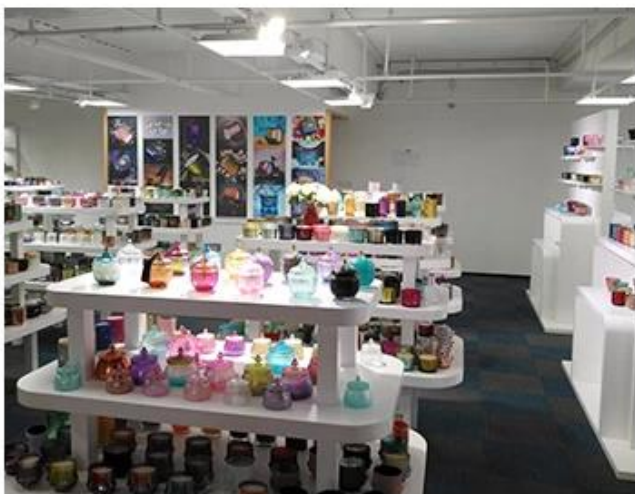

## Example of room visualization

Meiyang Glass offers much more **The Shenzhen sample room has 5000 pieces** A wide range of options. He won a big card [Customer reviews](#). Welcome to the Shenzhen office! The image is as follows **Only part of our designer candle holders** Welcome to the Shenzhen office to find your favorite, it will bring you many surprises, because it is difficult to find another supplier in China.

# SAMPLE ROOM

---

There are more than 5000 products in  
sample room of Sunny Glassware  
for your reference. No second Co. in China!