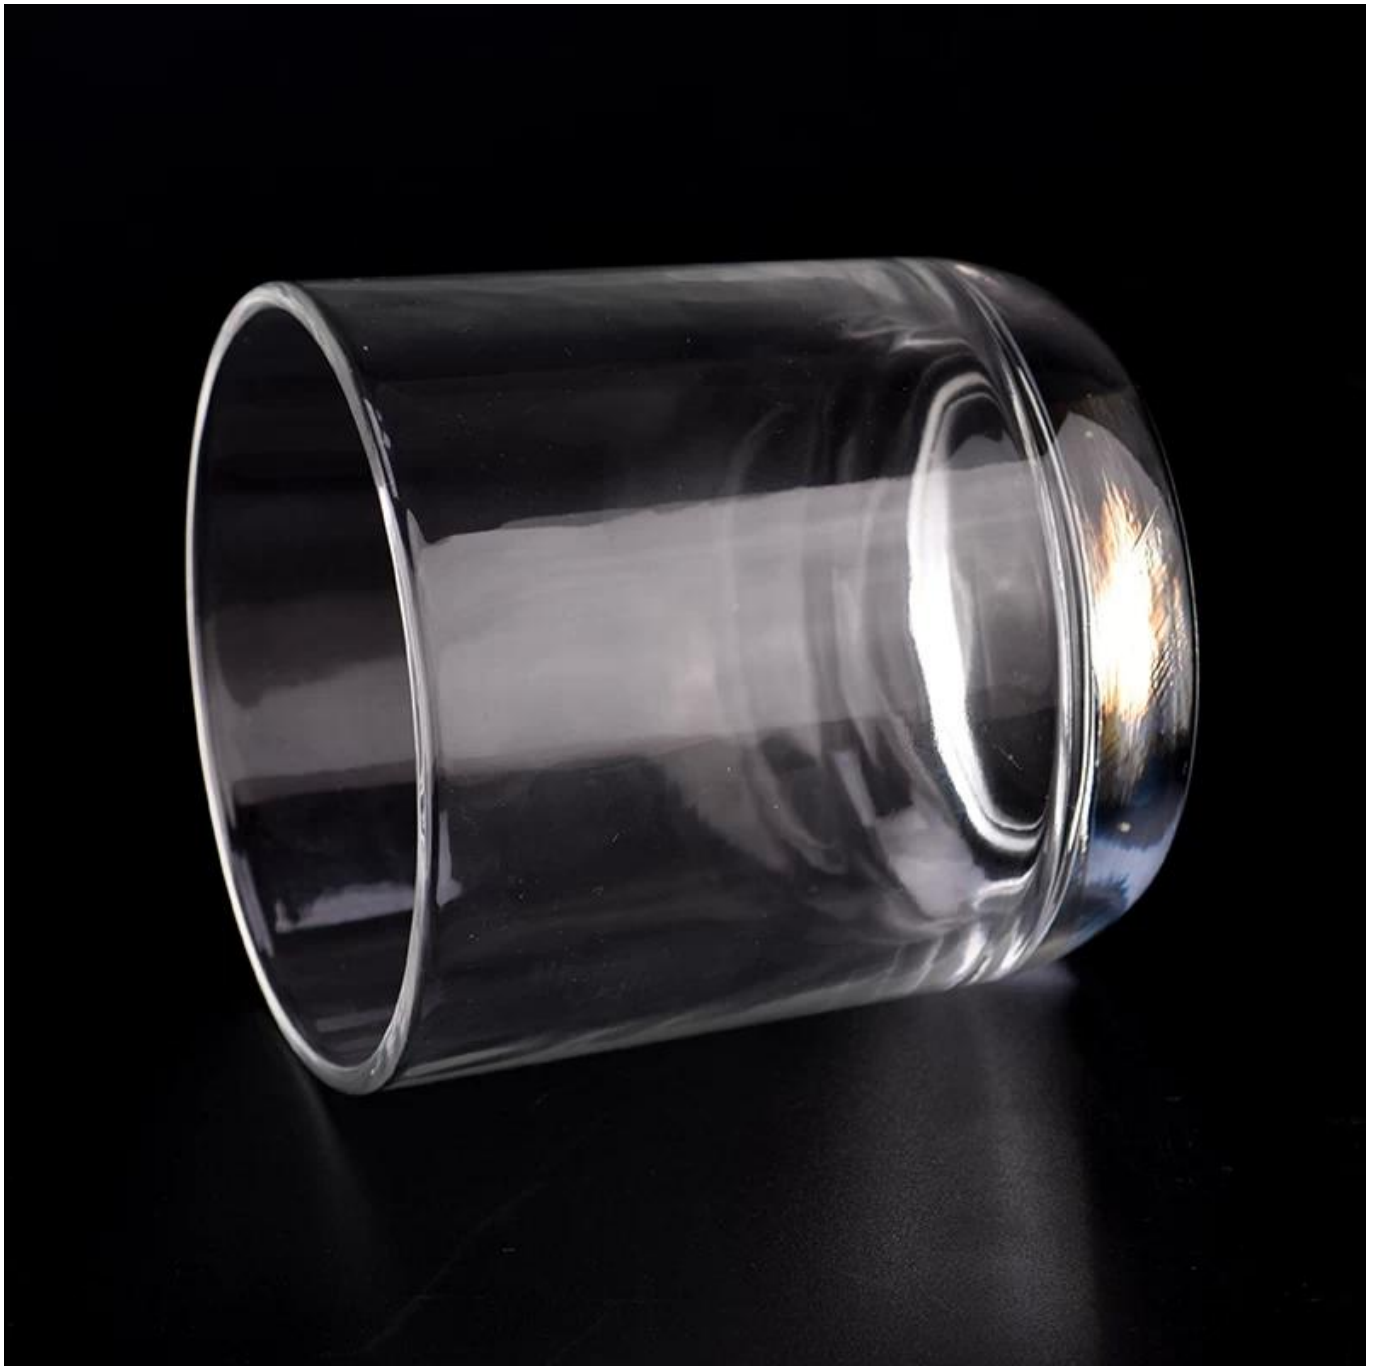

New arrived 12oz glass candle vessel round bottom glass candle jars

Sunny Glasswares not only places OEM / ODM orders, but also helps many brands to start with product concepts.

Why choose Sunny.

product name	New arrived 12oz glass candle vessel round bottom glass candle jars
Sample time	1. 5 days if there is glass shape and size 2. 15 days, if you need new shapes and sizes glass

Measure	Item:SGKY23071004 Top dia: 89mm Bottom dia: 69mm Height: 92mm Weight: 340g Capacity: 360ml
Packing	Normal packing,Individual gift box, PVC box, window box, color box, white box, etc
Delivery time	Within 35 days after the sample and order confirmed
Payment term	30% deposit by T/T in advance and the balance against the copy of B/L
Shipment	By sea,by air,by Express and your shipping agent is acceptable
Usage Occasion	Home decor,Wedding Decoration,Wedding Favors,Decoration enhancement