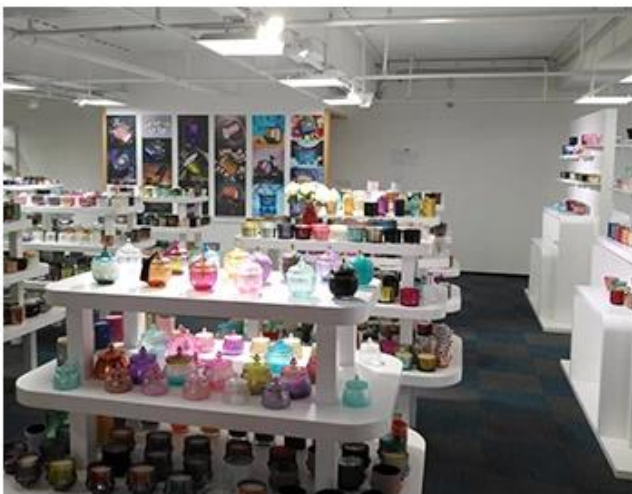

## Sample room display

Meiyang Glass provides more than just **Shenzhen sample room has 5000 pieces** A wide range of options. He won a big card [Customer Reviews](#). Welcome to the Shenzhen office! The image is as follows **Just part of our design candle holders** Welcome to the Shenzhen office to find your favorite, it will bring you a lot of surprises, because it is difficult to find such another supplier in China.

# SAMPLE ROOM

---

There are more than 5000 products in  
sample room of Sunny Glassware  
for your reference. No second Co. in China!