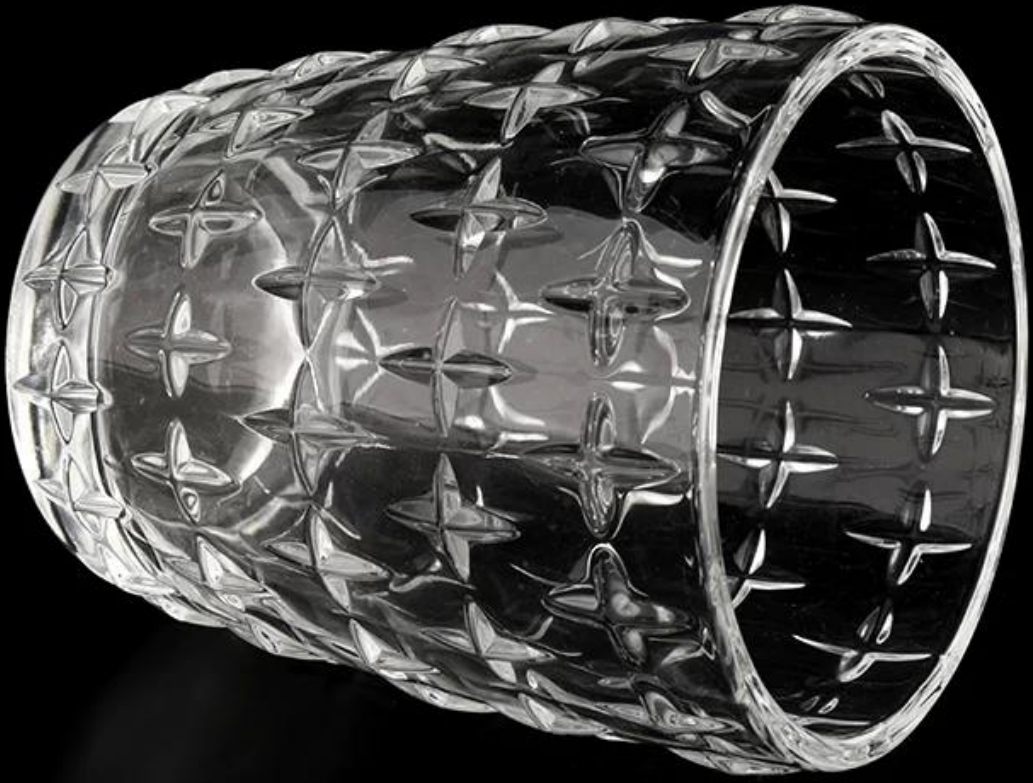

New 8oz 10oz luxury customized glass candle jar for supplier

Sunny Glassware not only places OEM / ODM orders, but also helps many brands to start with product concepts.

Why choose Sunny.

product name	New 8oz 10oz luxury customized glass candle jar for supplier
Sample time	1. 5 days if there is glass shape and size 2. 15 days, if you need new shapes and sizes glass

Measure	Item:SGYH22022305 Top dia: 82mm Bottom dia: 58mm Height: 99.6mm Weight: 323g Capacity: 307ml
Packing	Normal packing,Individual gift box, PVC box, window box, color box, white box, etc
Delivery time	Within 35 days after the sample and order confirmed
Payment term	30% deposit by T/T in advance and the balance against the copy of B/L
Shipment	By sea,by air,by Express and your shipping agent is acceptable
Usage Occasion	Home decor,Wedding Decoration,Wedding Favors,Decoration enhancement