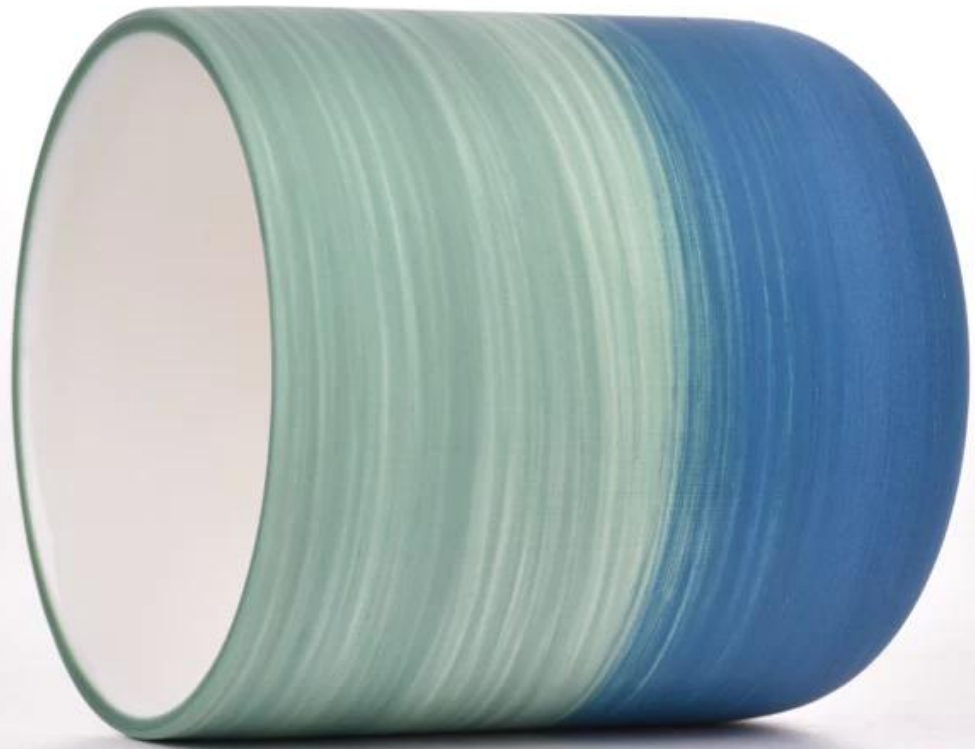

New 13oz ceramic candle container gradient effecting jars

Sunny Glasswares not only places OEM / ODM orders, but also helps many brands to start with product concepts.

Why choose Sunny.

product name	New 13oz ceramic candle container gradient effecting jars
Sample time	1. 5 days if there is glass shape and size 2. 15 days, if you need new shapes and sizes glass

Measure	Item:SGMK23041520 Top dia: 87mm Bottom dia: 50mm Height: 96mm Weight: 300g Capacity: 391ml
Packing	Normal packing,Individual gift box, PVC box, window box, color box, white box, etc
Delivery time	Within 35 days after the sample and order confirmed
Payment term	30% deposit by T/T in advance and the balance against the copy of B/L
Shipment	By sea,by air,by Express and your shipping agent is acceptable
Usage Occasion	Home decor,Wedding Decoration,Wedding Favors,Decoration enhancement